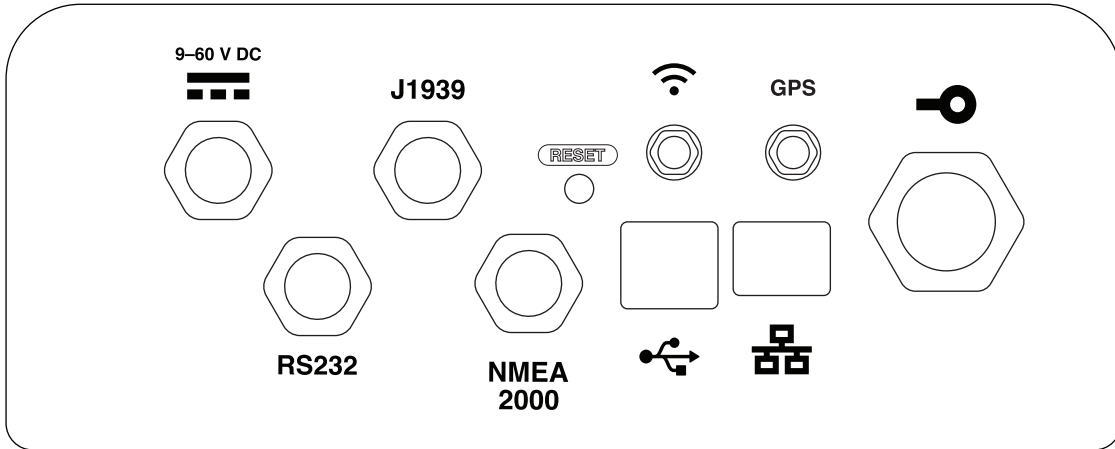

BRNKL Blue

Connections

BRNKL X10/2023

Terminal	Connection
	Wireless antenna
GPS	GPS/GNSS antenna
RS232	Serial device
	Red 9-60 V DC power
	Black Common ground
J1939	J1939 network
NMEA 2000	NMEA 2000 network
	Ethernet LAN
	USB-A device

Terminal	Connection
	1 Red Input device
	2 Orange Input device
	3 Blue Input device
	4 Grey Input device
	5 Brown Input device
	6 White Input device
	7 Yellow Input device
	8 Green Output device
	9 Purple Output device
	Common ground