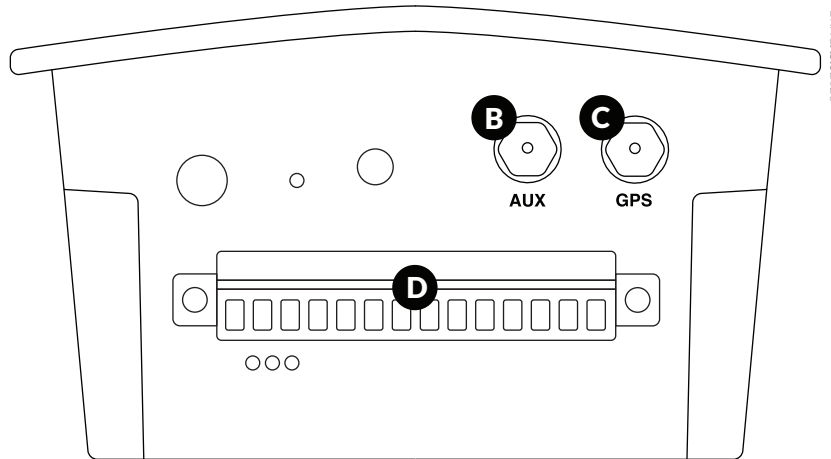

BRNKL

Connections

BRNKL03.0.2023

Terminal	Connection
A	BRNKL Mate
	Camera
	Satellite device
B	Mobile antenna 4G
C	GPS antenna GPS&BD
D	1 Common ground
	2 Output 1
	3 Output 2
	4 Digital 1
	5 Digital 2

Terminal	Connection
D	6 Digital 3
	7 Digital 4
	8 Bilge pump
	9 Shore power
	10 Battery 1
	11 Battery 2
	12 Battery 3
	13 Battery 4
	14 Common ground