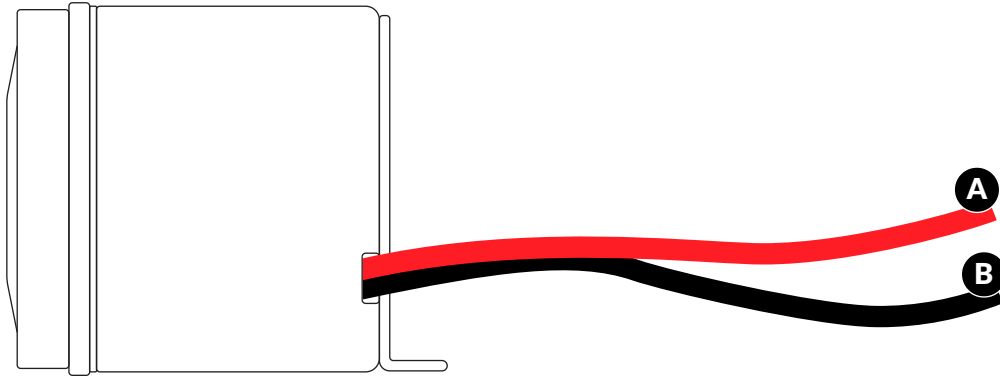

BRNKL Siren Connections

ESC1307021

Terminal	Connection
A  red	 Constant 12V DC fuse-protected power
B  black	 BRNKL connector Slot 2

Copyright 2021. Barnacle Systems Inc. BRNKL is a trademark of Barnacle Systems Inc.