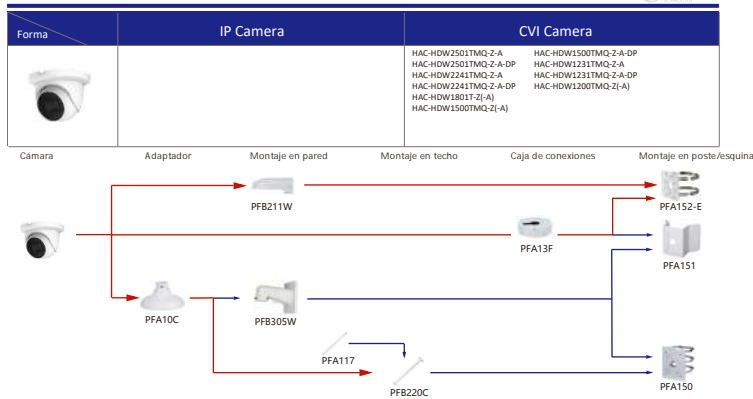

### Selección de cámara ocular IP y CVI

Shape	IP Camera	CVI Camera
	IPC-HDW5242T-ZE-MF IPC-HDW5241T-ZE IPC-HDW5442T-ZE IPC-HDW5541T-ZE IPC-HDW5842T-ZE-S2 IPC-HDW1230T-ZS-S5 IPC-HDW5541H-ASE-PV IPC-HDW5241H-ASE-PV IPC-HDW5541H-AS-PV IPC-HDW5241H-AS-PV IPC-HDW5497TM-SE-LED IPC-HDW5842TM-SE-S2	HAC-HDW2802T-Z-A HAC-HDW2802T-Z-A-DP HAC-HDW2501T-Z-A HAC-HDW2501T-Z-A-DP HAC-HDW2402T-Z-A HAC-HDW2402T-Z-A-DP HAC-HDW2241T-Z-A HAC-HDW2241T-Z-A-DP HAC-HDW2241T-Z-S-S5 HAC-HDW5541H-ASE-PV HAC-HDW5241H-ASE-PV HAC-ME1809H-A-PV-POC HAC-ME1809H-A-PV HAC-ME1509H-A-PV HAC-ME1239H-A-PV HAC-T3A51-Z HAC-T3A21-Z HAC-T3A21-VF

### Selección de cámara ocular IP y CVI

Shape	IP Camera	CVI Camera
	IPC-HDW1230S-S5	HAC-T1A21/S1 HAC-HDW1200R

Forma	IP Camera	CVI Camera
	IPC-HDW2231T-AS-S2 IPC-HDW2230T-AS-S2 IPC-HDW2431T-AS-S2	HAC-HDW1200M HAC-HDW1800M HAC-HDW1801M HAC-T2A51 HAC-HDW1800TM-(A) HAC-T2A21 HAC-HDW1509TLM-A-LED HAC-HDW1801TLM HAC-HDW1500TLM-A HAC-HDW2249TLM-A-LED HAC-HDW1231TLM-A HAC-HDW1231TLM-A HAC-HDW1200TLM-(A)

### Selección de cámara ocular IP y CVI

Shape	IP Camera	CVI Camera
	HAC-HDW2501TLMQ-A HAC-HDW1500TLMQ-(A) HAC-HDW1231TLMQ-(A) HAC-HDW1200TLMQ-(A)	HAC-HDW2501TQ-A HAC-HDW1500TQ-(A) HAC-HDW1231TQ-A HAC-HDW1200TQ-(A) HAC-ME1239TQ-A-PV HAC-ME1800EQ-L HAC-ME1800EQ-L HAC-ME1500EQ-L HAC-ME1200EQ-L HAC-ME1200EQ-L