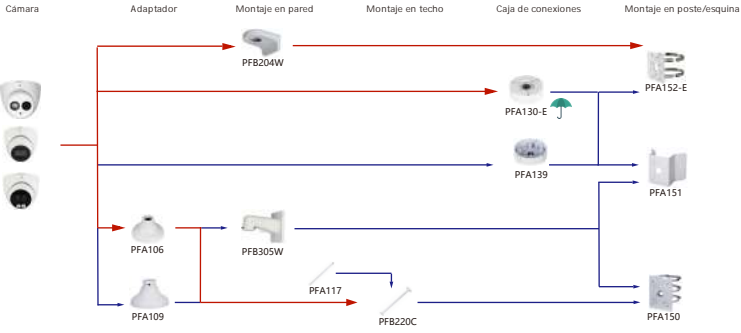

Shape	IP Camera	CVI Camera
	PSDW56315-8360	

Shape	Special Camera	Shape	Special Camera
	PSDW8242M-A270-D440 PSDW81842M-A360-D237 PSDW8842M-A180-D237		PSDW81842S-A360-D425 PSDW81842S-A360-D425 PSDW8842S-A180-D425 PSDW8842S-A180-D425

### Selección de cámara ocular IP y CVI

Forma	IP Camera	CVI Camera
	IPC-HDW3841EM-S-S2 IPC-HDW3841EM-A-S IPC-HDW3541EM-S-S2 IPC-HDW3441EM-S-S2 IPC-HDW3231EM-S-S2 IPC-HDW5241TM-ASE IPC-HDW5442TM-ASE IPC-HDW5541TM-ASE	HAC-HDW1801EM-(A) HAC-HDW12003M-(A) HAC-HDW2802T-A HAC-HDW2402T-A HAC-HDW2509T-A-LED HAC-HDW2249T-A-LED HAC-HDW1809T-A-LED HAC-HDW1509T-IL-A HAC-HDW1509T-A-LED-POC