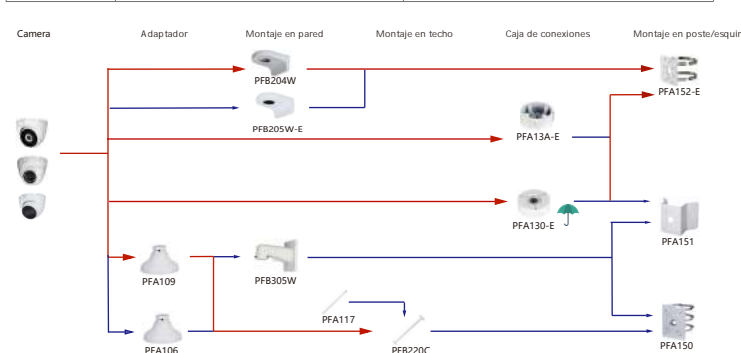

### Selección de cámara ocular IP y CVI

Shape	IP Camera	CVI Camera
	IPC-HDW5242T-ZE-MF IPC-HDW5241T-ZE IPC-HDW5442T-ZE IPC-HDW5541T-ZE IPC-HDW5842T-ZE-S2 IPC-HDW1230T-ZS-S5 IPC-HDW5541H-ASE-PV IPC-HDW5241H-ASE-PV IPC-HDW5541H-AS-PV IPC-HDW5241H-AS-PV IPC-HDW5497TM-SE-LED IPC-HDW5842TM-SE-S2	HAC-HDW2802T-Z-A HAC-HDW2802T-Z-A-DP HAC-HDW2501T-Z-A HAC-HDW2501T-Z-A-DP HAC-HDW2402T-Z-A HAC-HDW2402T-Z-A-DP HAC-HDW2241T-Z-A HAC-HDW2241T-Z-A-DP HAC-HDW2241T-Z-S-S5 HAC-HDW5541H-ASE-PV HAC-HDW5241H-ASE-PV HAC-ME1809H-A-PV-POC HAC-ME1809H-A-PV HAC-ME1509H-A-PV HAC-ME1239H-A-PV HAC-T3A51-Z HAC-T3A21-Z HAC-T3A21-VF

### Selección de cámara ocular IP y CVI

Shape	IP Camera	CVI Camera
	IPC-HDW1230S-S5	HAC-T1A21/S1 HAC-HDW1200R

Forma	IP Camera	CVI Camera
	IPC-HDW2231T-AS-S2 IPC-HDW2230T-AS-S2 IPC-HDW2431T-AS-S2	HAC-HDW1200M HAC-HDW1800M HAC-HDW1801M HAC-T2A51 HAC-HDW1800TM-(A) HAC-T2A21 HAC-HDW1509TLM-A-LED HAC-HDW1801TLM HAC-HDW1500TLM-A HAC-HDW2249TLM-A-LED HAC-HDW1231TLM-A HAC-HDW1231TLM-A HAC-HDW1200TLM-(A)