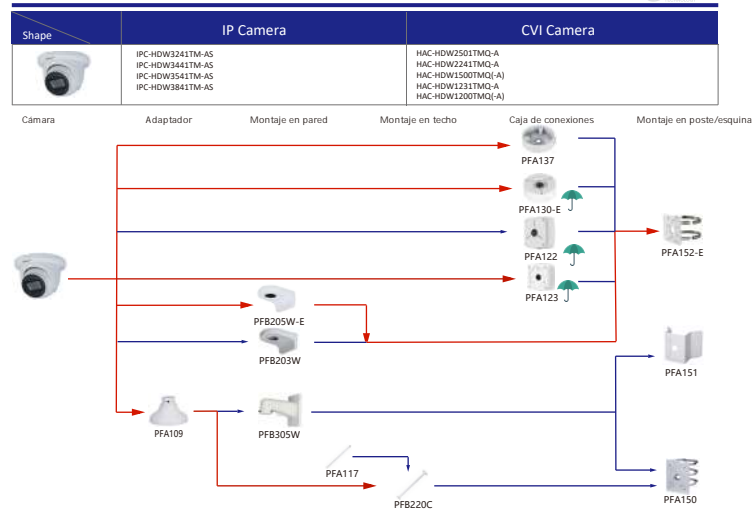

### Selección de cámara ocular IP y CVI

Shape	IP Camera	CVI Camera
	IPC-HDW5242T-ZE-MF IPC-HDW5241T-ZE IPC-HDW5442T-ZE IPC-HDW5541T-ZE IPC-HDW5842T-ZE-S2 IPC-HDW1230T-ZS-S5 IPC-HDW5541H-ASE-PV IPC-HDW5241H-ASE-PV IPC-HDW5541H-AS-PV IPC-HDW5241H-AS-PV IPC-HDW5497TM-SE-LED IPC-HDW5842TM-SE-S2	HAC-HDW2802T-Z-A HAC-HDW2802T-Z-A-DP HAC-HDW2501T-Z-A HAC-HDW2501T-Z-A-DP HAC-HDW2402T-Z-A HAC-HDW2402T-Z-A-DP HAC-HDW2241T-Z-A HAC-HDW2241T-Z-A-DP HAC-HDW2241T-Z-S-S5 HAC-HDW5541H-ASE-PV HAC-HDW5241H-ASE-PV HAC-ME1809H-A-PV-POC HAC-ME1809H-A-PV HAC-ME1509H-A-PV HAC-ME1239H-A-PV HAC-T3A51-Z HAC-T3A21-Z HAC-T3A21-VF

### Selección de cámara ocular IP y CVI

Shape	IP Camera	CVI Camera
	IPC-HDW1230S-S5	HAC-T1A21/S1 HAC-HDW1200R

Forma	IP Camera	CVI Camera
	IPC-HDW2231T-AS-S2 IPC-HDW2230T-AS-S2 IPC-HDW2431T-AS-S2	HAC-HDW1200M HAC-HDW1800M HAC-HDW1801M HAC-T2A51 HAC-HDW1800TM-(A) HAC-T2A21 HAC-HDW1509TLM-A-LED HAC-HDW1801TLM HAC-HDW1500TLM-A HAC-HDW2249TLM-A-LED HAC-HDW1231TLM-A HAC-HDW1231TLM-A HAC-HDW1200TLM-(A)

### Selección de cámara ocular IP y CVI

Shape	IP Camera	CVI Camera
	HAC-HDW2501TLMQ-A HAC-HDW1500TLMQ-(A) HAC-HDW1231TLMQ-(A) HAC-HDW1200TLMQ-(A)	HAC-HDW2501TQ-A HAC-HDW1500TQ-(A) HAC-HDW1231TQ-A HAC-HDW1200TQ-(A) HAC-ME1239TQ-A-PV HAC-ME1800EQ-L HAC-ME1800EQ-L HAC-ME1500EQ-L HAC-ME1200EQ-L HAC-ME1200EQ-L