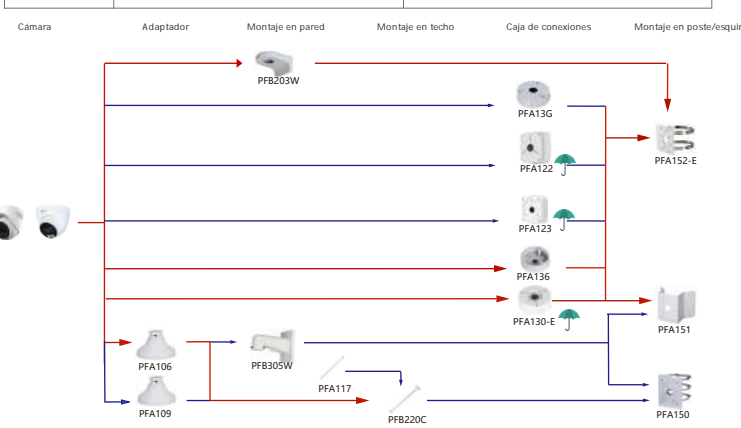

Forma	IP Camera	CVI Camera
	IPC-TL820-A0 IPC-TL820-L	HAC-HDW1800TL-A HAC-HDW1801TL-(A) HAC-HDW1200TL-A

### Selección de cámara ocular IP y CVI

Shape	IP Camera	CVI Camera
	IPC-HDW5242T-ZE-MF IPC-HDW5241T-ZE IPC-HDW5442T-ZE IPC-HDW5541T-ZE IPC-HDW5842T-ZE-S2 IPC-HDW1230T-ZS-S5 IPC-HDW5541H-ASE-PV IPC-HDW5241H-ASE-PV IPC-HDW5541H-AS-PV IPC-HDW5241H-AS-PV IPC-HDW5497TM-SE-LED IPC-HDW5842TM-SE-S2	HAC-HDW2802T-Z-A HAC-HDW2802T-Z-A-DP HAC-HDW2501T-Z-A HAC-HDW2501T-Z-A-DP HAC-HDW2402T-Z-A HAC-HDW2402T-Z-A-DP HAC-HDW2241T-Z-A HAC-HDW2241T-Z-A-DP HAC-HDW2241T-Z-S-S5 HAC-HDW5541H-ASE-PV HAC-HDW5241H-ASE-PV HAC-ME1809H-A-PV-POC HAC-ME1809H-A-PV HAC-ME1509H-A-PV HAC-ME1239H-A-PV HAC-T3A51-Z HAC-T3A21-Z HAC-T3A21-VF

### Selección de cámara ocular IP y CVI

Shape	IP Camera	CVI Camera
	IPC-HDW1230S-S5	HAC-T1A21/S1 HAC-HDW1200R

Forma	IP Camera	CVI Camera
	IPC-HDW2231T-AS-S2 IPC-HDW2230T-AS-S2 IPC-HDW2431T-AS-S2	HAC-HDW1200M HAC-HDW1800M HAC-HDW1801M HAC-T2A51 HAC-HDW1800TM-(A) HAC-T2A21 HAC-HDW1509TLM-A-LED HAC-HDW1801TLM HAC-HDW1500TLM-A HAC-HDW2249TLM-A-LED HAC-HDW1231TLM-A HAC-HDW1231TLM-A HAC-HDW1200TLM-(A)

### Selección de cámara ocular IP y CVI

Shape	IP Camera	CVI Camera
	HAC-HDW2501TLMQ-A HAC-HDW1500TLMQ-(A) HAC-HDW1231TLMQ-(A) HAC-HDW1200TLMQ-(A)	HAC-HDW2501TQ-A HAC-HDW1500TQ-(A) HAC-HDW1231TQ-A HAC-HDW1200TQ-(A) HAC-ME1239TQ-A-PV HAC-ME1800EQ-L HAC-ME1800EQ-L HAC-ME1500EQ-L HAC-ME1200EQ-L HAC-ME1200EQ-L