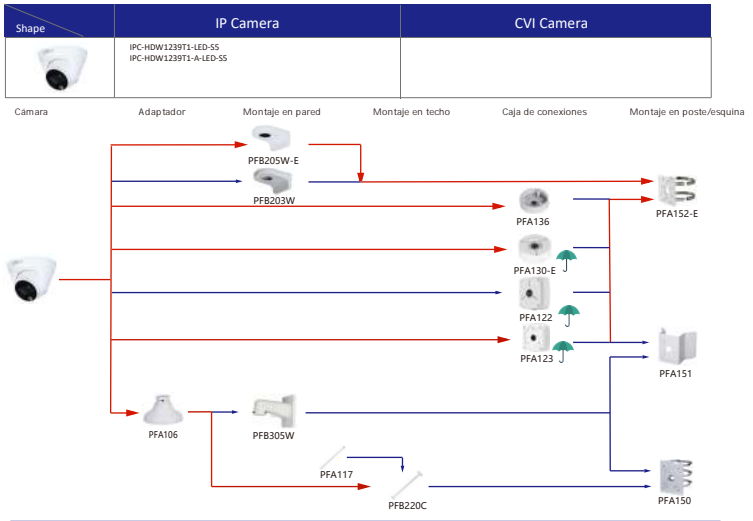

### Selección de cámara ocular IP y CVI

Shape	IP Camera	CVI Camera
	IPC-HDW5242T-ZE-MF IPC-HDW5241T-ZE IPC-HDW5442T-ZE IPC-HDW5541T-ZE IPC-HDW5842T-ZE-S2 IPC-HDW1230T-ZS-S5 IPC-HDW5541H-ASE-PV IPC-HDW5241H-ASE-PV IPC-HDW5541H-AS-PV IPC-HDW5241H-AS-PV IPC-HDW5497TM-SE-LED IPC-HDW5842TM-SE-S2	HAC-HDW2802T-Z-A HAC-HDW2802T-Z-A-DP HAC-HDW2501T-Z-A HAC-HDW2501T-Z-A-DP HAC-HDW2402T-Z-A HAC-HDW2402T-Z-A-DP HAC-HDW2241T-Z-A HAC-HDW2241T-Z-A-DP HAC-HDW2241T-Z-S-S5 HAC-HDW5541H-ASE-PV HAC-HDW5241H-ASE-PV HAC-ME1809H-A-PV-POC HAC-ME1809H-A-PV HAC-ME1509H-A-PV HAC-ME1239H-A-PV HAC-T3A51-Z HAC-T3A21-Z HAC-T3A21-VF

### Selección de cámara ocular IP y CVI

Shape	IP Camera	CVI Camera
	IPC-HDW1230S-S5	HAC-T1A21/S1 HAC-HDW1200R

Forma	IP Camera	CVI Camera
	IPC-HDW2231T-AS-S2 IPC-HDW2230T-AS-S2 IPC-HDW2431T-AS-S2	HAC-HDW1200M HAC-HDW1800M HAC-HDW1801M HAC-T2A51 HAC-HDW1800TM-(A) HAC-T2A21 HAC-HDW1509TLM-A-LED HAC-HDW1801TLM HAC-HDW1500TLM-A HAC-HDW2249TLM-A-LED HAC-HDW1231TLM-A HAC-HDW1231TLM-A HAC-HDW1200TLM-(A)

### Selección de cámara ocular IP y CVI

Shape	IP Camera	CVI Camera
	HAC-HDW2501TLMQ-A HAC-HDW1500TLMQ-(A) HAC-HDW1231TLMQ-(A) HAC-HDW1200TLMQ-(A)	HAC-HDW2501TQ-A HAC-HDW1500TQ-(A) HAC-HDW1231TQ-A HAC-HDW1200TQ-(A) HAC-ME1239TQ-A-PV HAC-ME1800EQ-L HAC-ME1800EQ-L HAC-ME1500EQ-L HAC-ME1200EQ-L HAC-ME1200EQ-L