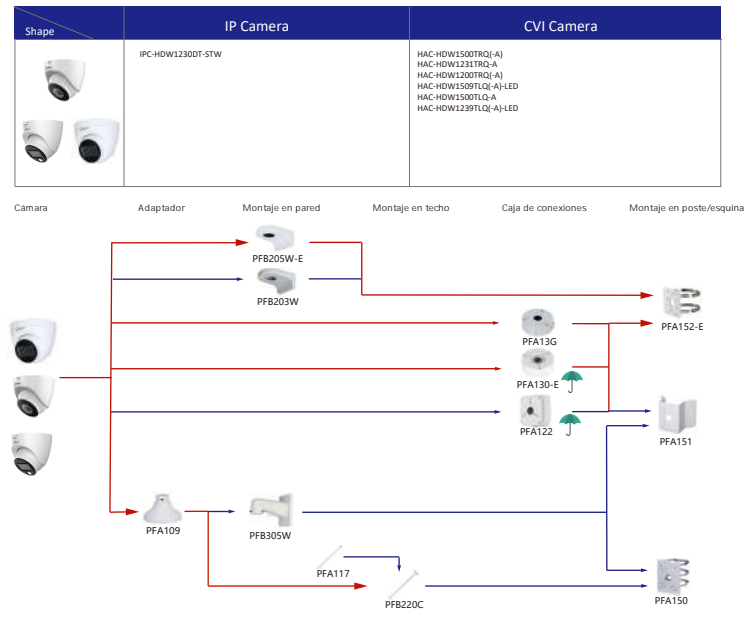

### Selección de cámara ocular IP y CVI

Shape	IP Camera	CVI Camera
	IPC-HDW5242T-ZE-MF IPC-HDW5241T-ZE IPC-HDW5442T-ZE IPC-HDW5541T-ZE IPC-HDW5842T-ZE-S2 IPC-HDW1230T-ZS-S5 IPC-HDW5541H-ASE-PV IPC-HDW5241H-ASE-PV IPC-HDW5541H-AS-PV IPC-HDW5241H-AS-PV IPC-HDW5497TM-SE-LED IPC-HDW5842TM-SE-S2	HAC-HDW2802T-Z-A HAC-HDW2802T-Z-A-DP HAC-HDW2501T-Z-A HAC-HDW2501T-Z-A-DP HAC-HDW2402T-Z-A HAC-HDW2402T-Z-A-DP HAC-HDW2241T-Z-A HAC-HDW2241T-Z-A-DP HAC-HDW2241T-Z-S-S5 HAC-HDW5541H-ASE-PV HAC-HDW5241H-ASE-PV HAC-ME1809H-A-PV-POC HAC-ME1809H-A-PV HAC-ME1509H-A-PV HAC-ME1239H-A-PV HAC-T3A51-Z HAC-T3A21-Z HAC-T3A21-VF

### Selección de cámara ocular IP y CVI

Shape	IP Camera	CVI Camera
	IPC-HDW1230S-S5	HAC-T1A21/S1 HAC-HDW1200R

Forma	IP Camera	CVI Camera
	IPC-HDW2231T-AS-S2 IPC-HDW2230T-AS-S2 IPC-HDW2431T-AS-S2	HAC-HDW1200M HAC-HDW1800M HAC-HDW1801M HAC-T2A51 HAC-HDW1800TM-(A) HAC-T2A21 HAC-HDW1509TLM-A-LED HAC-HDW1801TLM HAC-HDW1500TLM-A HAC-HDW2249TLM-A-LED HAC-HDW1231TLM-A HAC-HDW1231TLM-A HAC-HDW1200TLM-(A)

### Selección de cámara ocular IP y CVI

Shape	IP Camera	CVI Camera
	HAC-HDW2501TLMQ-A HAC-HDW1500TLMQ-(A) HAC-HDW1231TLMQ-(A) HAC-HDW1200TLMQ-(A)	HAC-HDW2501TQ-A HAC-HDW1500TQ-(A) HAC-HDW1231TQ-A HAC-HDW1200TQ-(A) HAC-ME1239TQ-A-PV HAC-ME1800EQ-L HAC-ME1800EQ-L HAC-ME1500EQ-L HAC-ME1200EQ-L HAC-ME1200EQ-L