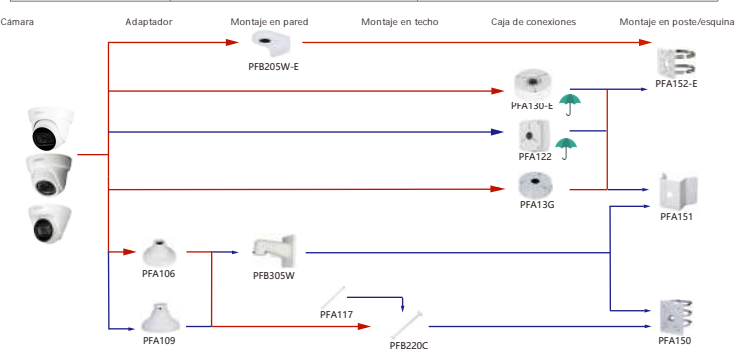

Forma	IP Camera	CVI Camera
	IPC-TL820-A0 IPC-TL820-L	HAC-HDW1800TL-A HAC-HDW1801TL-(A) HAC-HDW1200TL-A