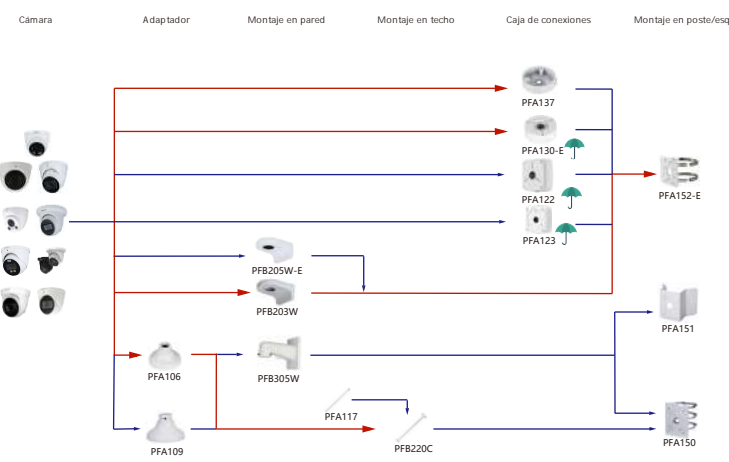

Shape	IP Camera	CVI Camera
	PSDW56315-8360	

Shape	Special Camera	Shape	Special Camera
	PSDW8242M-A270-D440 PSDW81842M-A360-D237 PSDW8842M-A180-D237		PSDW81842S-A360-D425 PSDW81842S-A360-D425 PSDW8842S-A180-D425 PSDW8842S-A180-D425

### Selección de cámara ocular IP y CVI

Forma	IP Camera	CVI Camera
	IPC-HDW3841EM-S-S2 IPC-HDW3841EM-A-S IPC-HDW3541EM-S-S2 IPC-HDW3441EM-S-S2 IPC-HDW3231EM-S-S2 IPC-HDW5241TM-ASE IPC-HDW5442TM-ASE IPC-HDW5541TM-ASE	HAC-HDW1801EM-(A) HAC-HDW12003M-(A) HAC-HDW2802T-A HAC-HDW2402T-A HAC-HDW2509T-A-LED HAC-HDW2249T-A-LED HAC-HDW1809T-A-LED HAC-HDW1509T-IL-A HAC-HDW1509T-A-LED-POC

Forma	IP Camera	CVI Camera
	IPC-TL820-A0 IPC-TL820-L	HAC-HDW1800TL-A HAC-HDW1801TL-(A) HAC-HDW1200TL-A

### Selección de cámara ocular IP y CVI

Shape	IP Camera	CVI Camera
	IPC-HDW5242T-ZE-MF IPC-HDW5241T-ZE IPC-HDW5442T-ZE IPC-HDW5541T-ZE IPC-HDW5842T-ZE-S2 IPC-HDW1230T-ZS-S5 IPC-HDW5541H-ASE-PV IPC-HDW5241H-ASE-PV IPC-HDW5541H-AS-PV IPC-HDW5241H-AS-PV IPC-HDW5497TM-SE-LED IPC-HDW5842TM-SE-S2	HAC-HDW2802T-Z-A HAC-HDW2802T-Z-A-DP HAC-HDW2501T-Z-A HAC-HDW2501T-Z-A-DP HAC-HDW2402T-Z-A HAC-HDW2402T-Z-A-DP HAC-HDW2241T-Z-A HAC-HDW2241T-Z-A-DP HAC-HDW2241T-Z-S-S5 HAC-HDW5541H-ASE-PV HAC-HDW5241H-ASE-PV HAC-ME1809H-A-PV-POC HAC-ME1809H-A-PV HAC-ME1509H-A-PV HAC-ME1239H-A-PV HAC-T3A51-Z HAC-T3A21-Z HAC-T3A21-VF