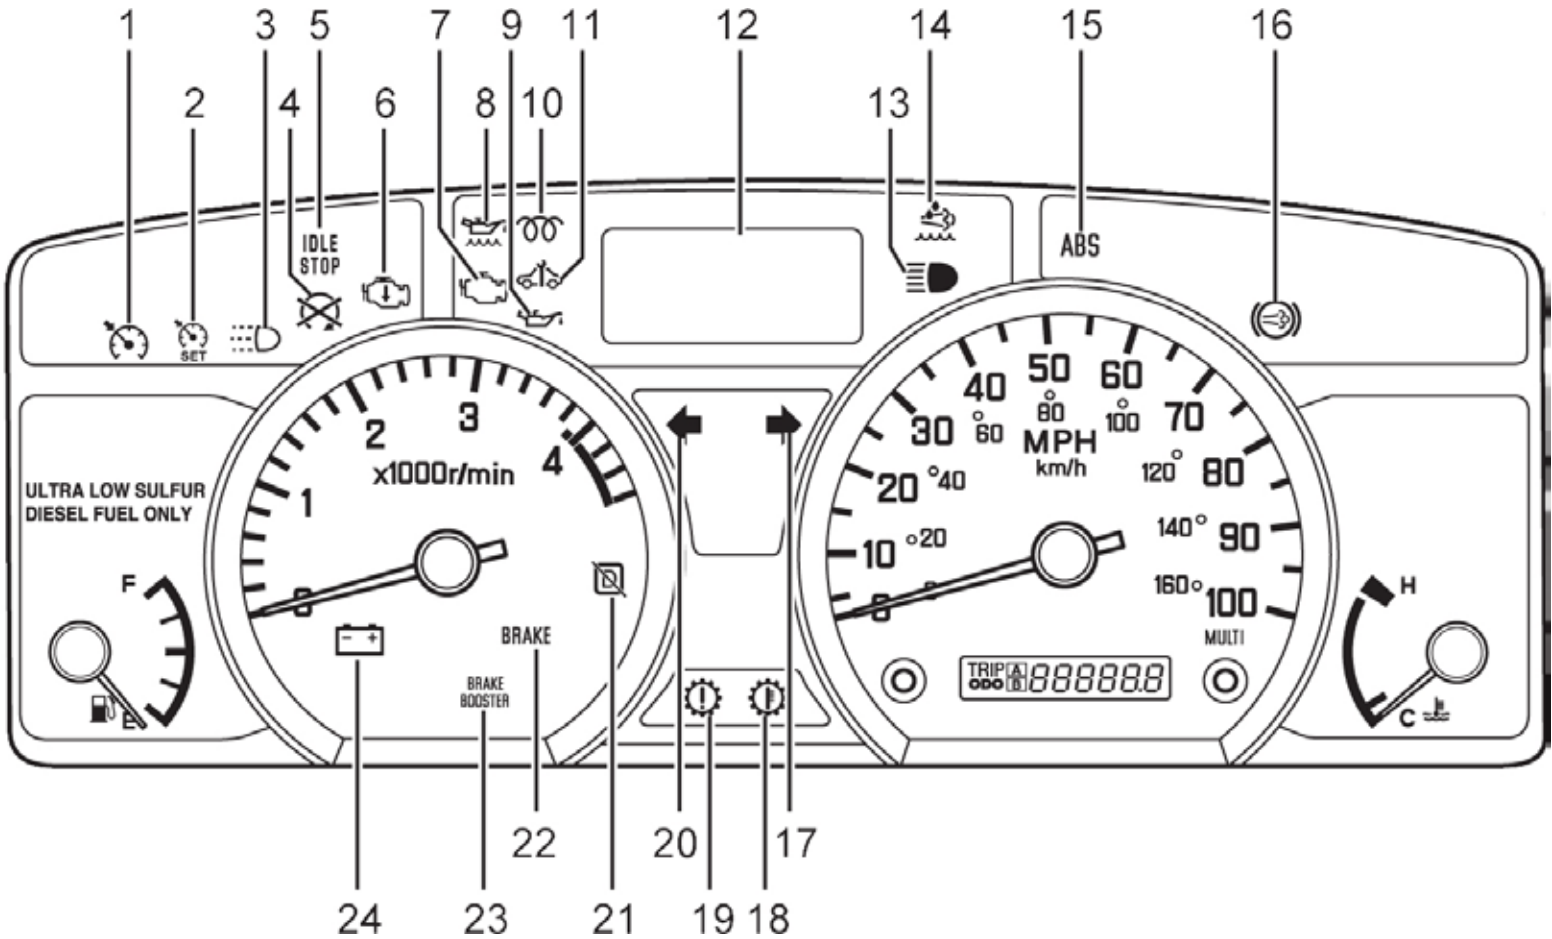

Isuzu Dash Symbols

Cruise main indicator light	1	Diesel exhaust fluid (DEF) indicator light	14
Cruise set indicator light	2	ABS warning light	15
Daytime running lights (DRL) indicator light	3	Exhaust brake indicator light	16
Engine alarm (shutdown) warning light	4	Turn signal and hazard warning indicator light - right	17
Idling stop indicator light	5	Automatic transmission fluid (ATF) temperature warning light	18
Reduced engine power indicator light	6	Check transmission warning light	19
Check engine malfunction indicator light	7	Turn signal and hazard warning indicator light - left	20
Engine oil level indicator light	8	Overdrive off indicator light	21
Engine oil pressure warning light	9	Brake system warning light/Parking brake indicator light	22
Glow plug indicator light	10	Brake low vacuum warning light/Brake booster warning light	23
Service vehicle soon (SVS) indicator light	11	Battery discharge warning light	24
Multi-information display (MID)	12		
Headlights high beam indicator light	13		