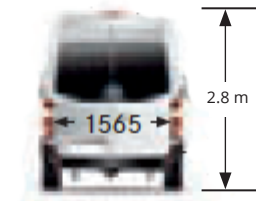

## ORANGE SKY SHOWER VAN

Specification	Description
Weight	3.55 T
Height	2.8m
Length	5.926m (8m Operating Length)
Width	1.6m

## ORANGE SKY LAUNDRY VAN

LWB Van\*

Specification	Description
Weight	3T
Height	2.4m
Length	5.2m (7.2m Operating Length)
Width	1.6m