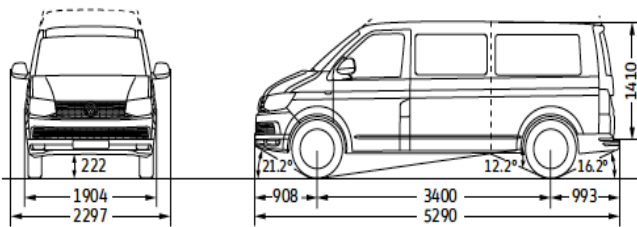

## ORANGE SKY SHOWER VAN

Specification	Description
Weight	3.55 T
Height	2.8m
Length	5.926m (8m Operating Length)
Width	1.6m

## ORANGE SKY LAUNDRY VAN

LWB Van\*

Specification	Description
Weight	3T
Height	2.4m
Length	5.2m (7.2m Operating Length)
Width	1.6m