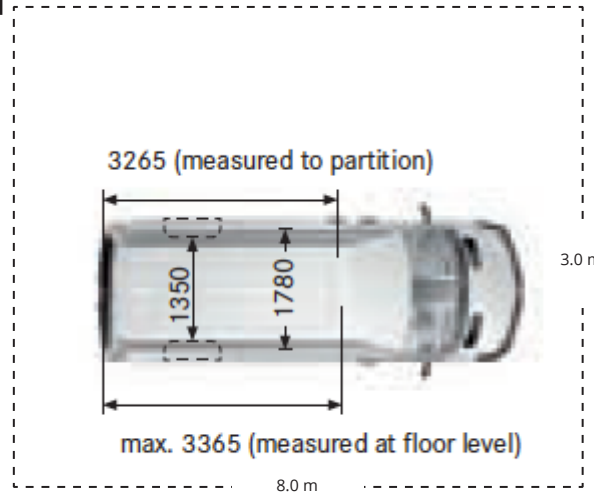

## ORANGE SKY SHOWER VAN

Specification	Description
Weight	3.55 T
Height	2.8m
Length	5.926m (8m Operating Length)
Width	1.6m

## ORANGE SKY LAUNDRY VAN

LWB Van\*

Specification	Description
Weight	3T
Height	2.4m
Length	5.2m (7.2m Operating Length)
Width	1.6m