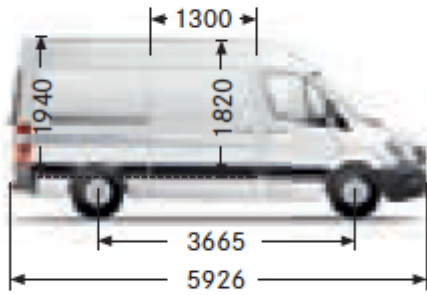

## ORANGE SKY SHOWER VAN

Specification	Description
Weight	3.55 T
Height	2.8m
Length	5.926m (8m Operating Length)
Width	1.6m

## ORANGE SKY LAUNDRY VAN

LWB Van\*

Specification	Description
Weight	3T
Height	2.4m
Length	5.2m (7.2m Operating Length)
Width	1.6m