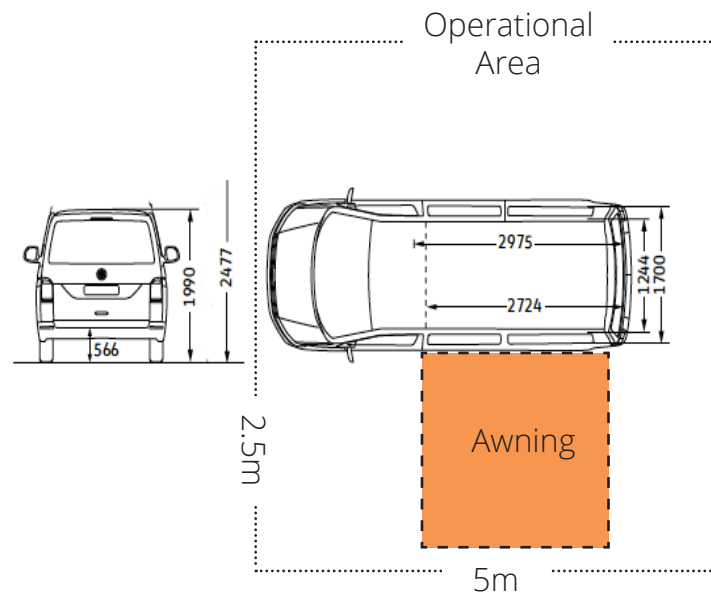

## ORANGE SKY SHOWER VAN

Specification	Description
Weight	3.55 T
Height	2.8m
Length	5.926m (8m Operating Length)
Width	1.6m

## ORANGE SKY LAUNDRY VAN

LWB Van\*

Specification	Description
Weight	3T
Height	2.4m
Length	5.2m (7.2m Operating Length)
Width	1.6m