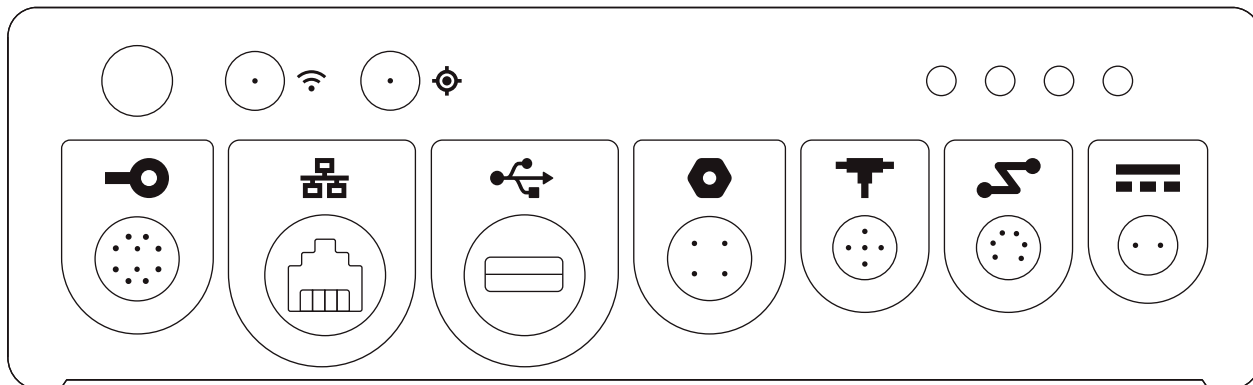

BRNKL Black Connections

Terminal	Color	Connection
	1 Red	Input device
	2 Orange	Input device
	3 Blue	Input device
	4 Grey	Input device
	5 Brown	Input device
	6 White	Input device
	7 Yellow	Input device
	8 Green	Output device
	9 Purple	Output device
	0 Black	Common Ground

Terminal	Connection
	Local network
	USB-A device
	RS232 serial device
	NMEA 2000
	CANbus (Planned)
	9-60V DC +
	Common Ground
	Wi-Fi antenna
	GNSS antenna

Get more help at brnkl.io/help