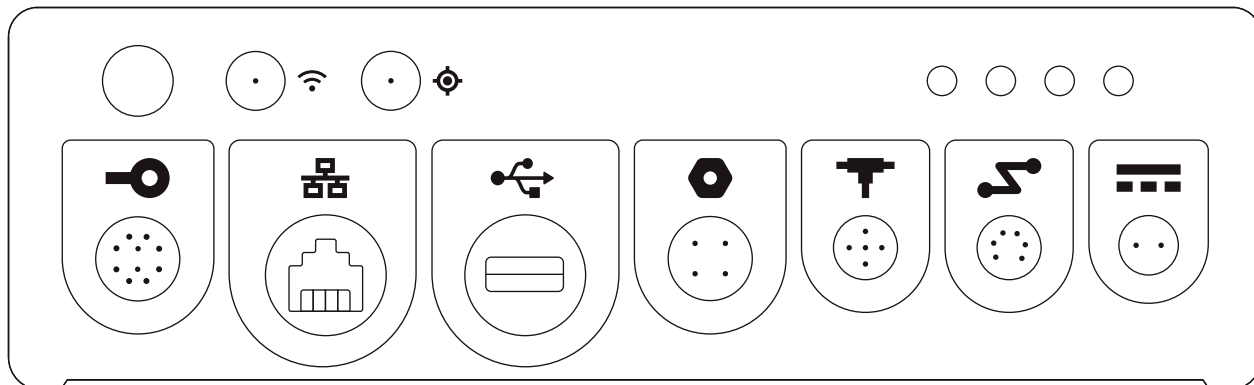

BRNKL Blue Connections

Terminal	Color	Connection
	1 Red	Input device
	2 Orange	Input device
	3 Blue	Input device
	4 Grey	Input device
	5 Brown	Input device
	6 White	Input device
	7 Yellow	Input device
	8 Green	Output device
	9 Purple	Output device
	10 Black	Common Ground

Terminal	Connection
	Local network
	USB-A device
	RS232 serial device
	NMEA 2000
	CANbus (Planned)
	9-60V DC +
	Common Ground
	Wi-Fi antenna
	GNSS antenna

Get more help at brnkl.io/help