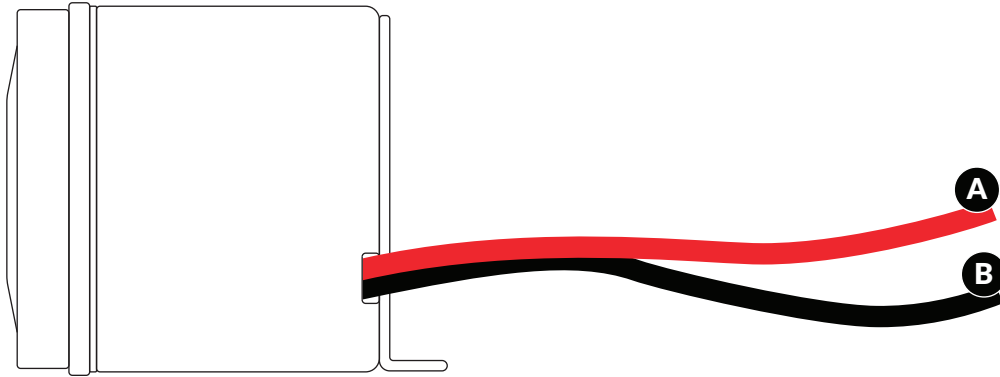

# BRNKL Siren Connections

ESC20101024

Terminal	Connection
<b>A</b>  red	 12V DC power, unswitched, fuse-protected
<b>B</b>  black	 BRNKL connector <span>Slot <b>2</b></span>
	 BRNKL Blue connector cable <span>Channel <b>8</b> <b>9</b></span>