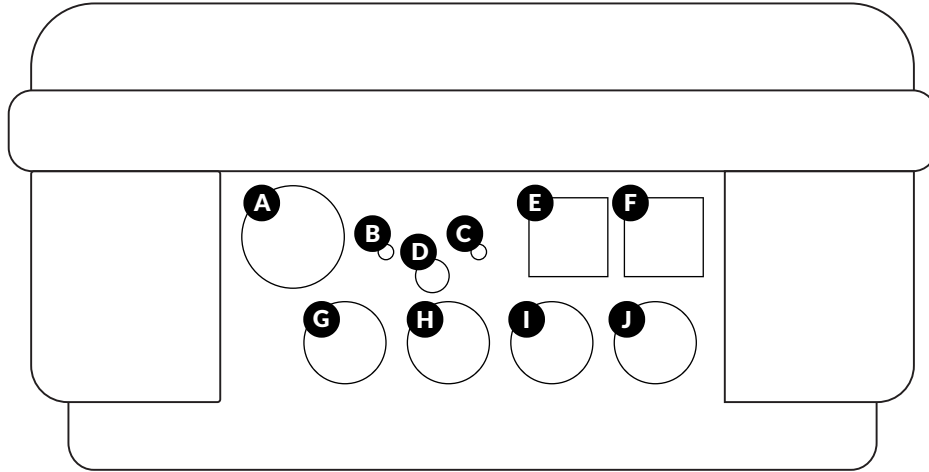

BRNKL Rapid Deploy AC

Connections

RD/CA-EN 2023

Terminal	Connection
A AC	AC 110-240 V
B CELL	Antenna 4G cable
C GPS	Antenna GPS&BD cable
D SERIAL	Satellite device serial cable or camera
E SOLAR	Solar panel
F SAT	Satellite device power cable
G INPUT 1	
H INPUT 2	
I INPUT 3	Float switch, door sensor
J INPUT 4	