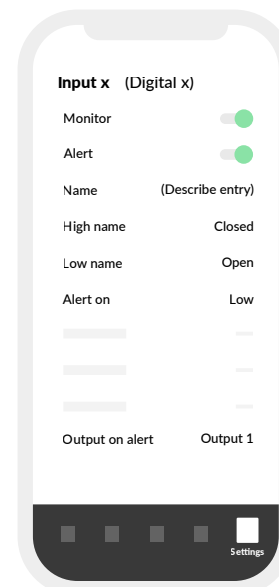

BRNKL Rapid Deploy AC

Quick Reference

Power settings

Prepare

Transport

Deploy

Store

Solar charge indicator

Connected Charging Low voltage

Device settings

Float switch

Door sensor

Get more help at brnkl.io/help