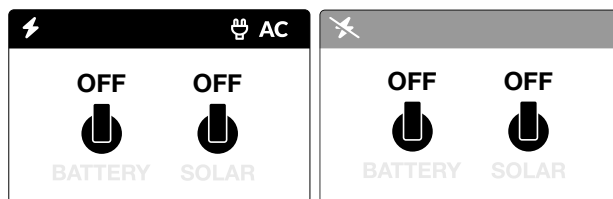

BRNKL Rapid Deploy AC

Quick Reference

Power settings

Prepare

Transport

Deploy

Store

Solar charge indicator

Connected Charging Low voltage

Device settings

Float switch

Door sensor

Get more help at brnkl.io/help