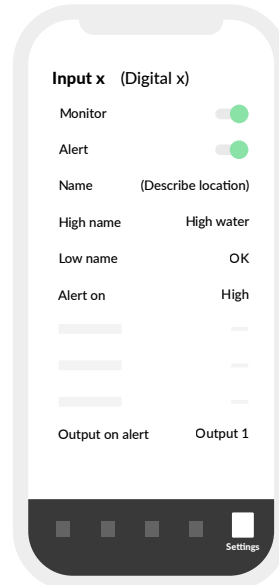

BRNKL Rapid Deploy AC

Quick Reference

Power settings

Prepare

Transport

Deploy

Store

Solar charge indicator

Connected Charging Low voltage

Device settings

Float switch

Door sensor

Get more help at brnkl.io/help