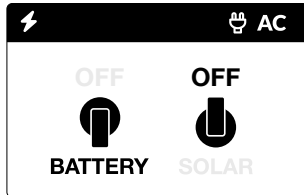

BRNKL Rapid Deploy AC

Quick Reference

Power settings

Prepare

Transport

Deploy

Store

Solar charge indicator

Connected Charging Low voltage

Device settings

Float switch

Door sensor

Get more help at brnkl.io/help