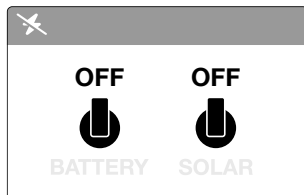

BRNKL Rapid Deploy AC

Quick Reference

Power settings

Prepare

Transport

Deploy

Store

Solar charge indicator

Connected Charging Low voltage

Device settings

Float switch

Door sensor

Get more help at brnkl.io/help