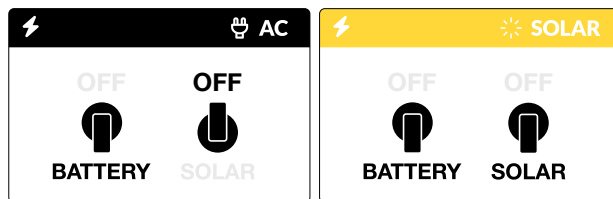

BRNKL Rapid Deploy AC

Quick Reference

Power settings

Prepare

Transport

Deploy

Store

Solar charge indicator

Connected Charging Low voltage

Device settings

Float switch

Door sensor

Get more help at brnkl.io/help