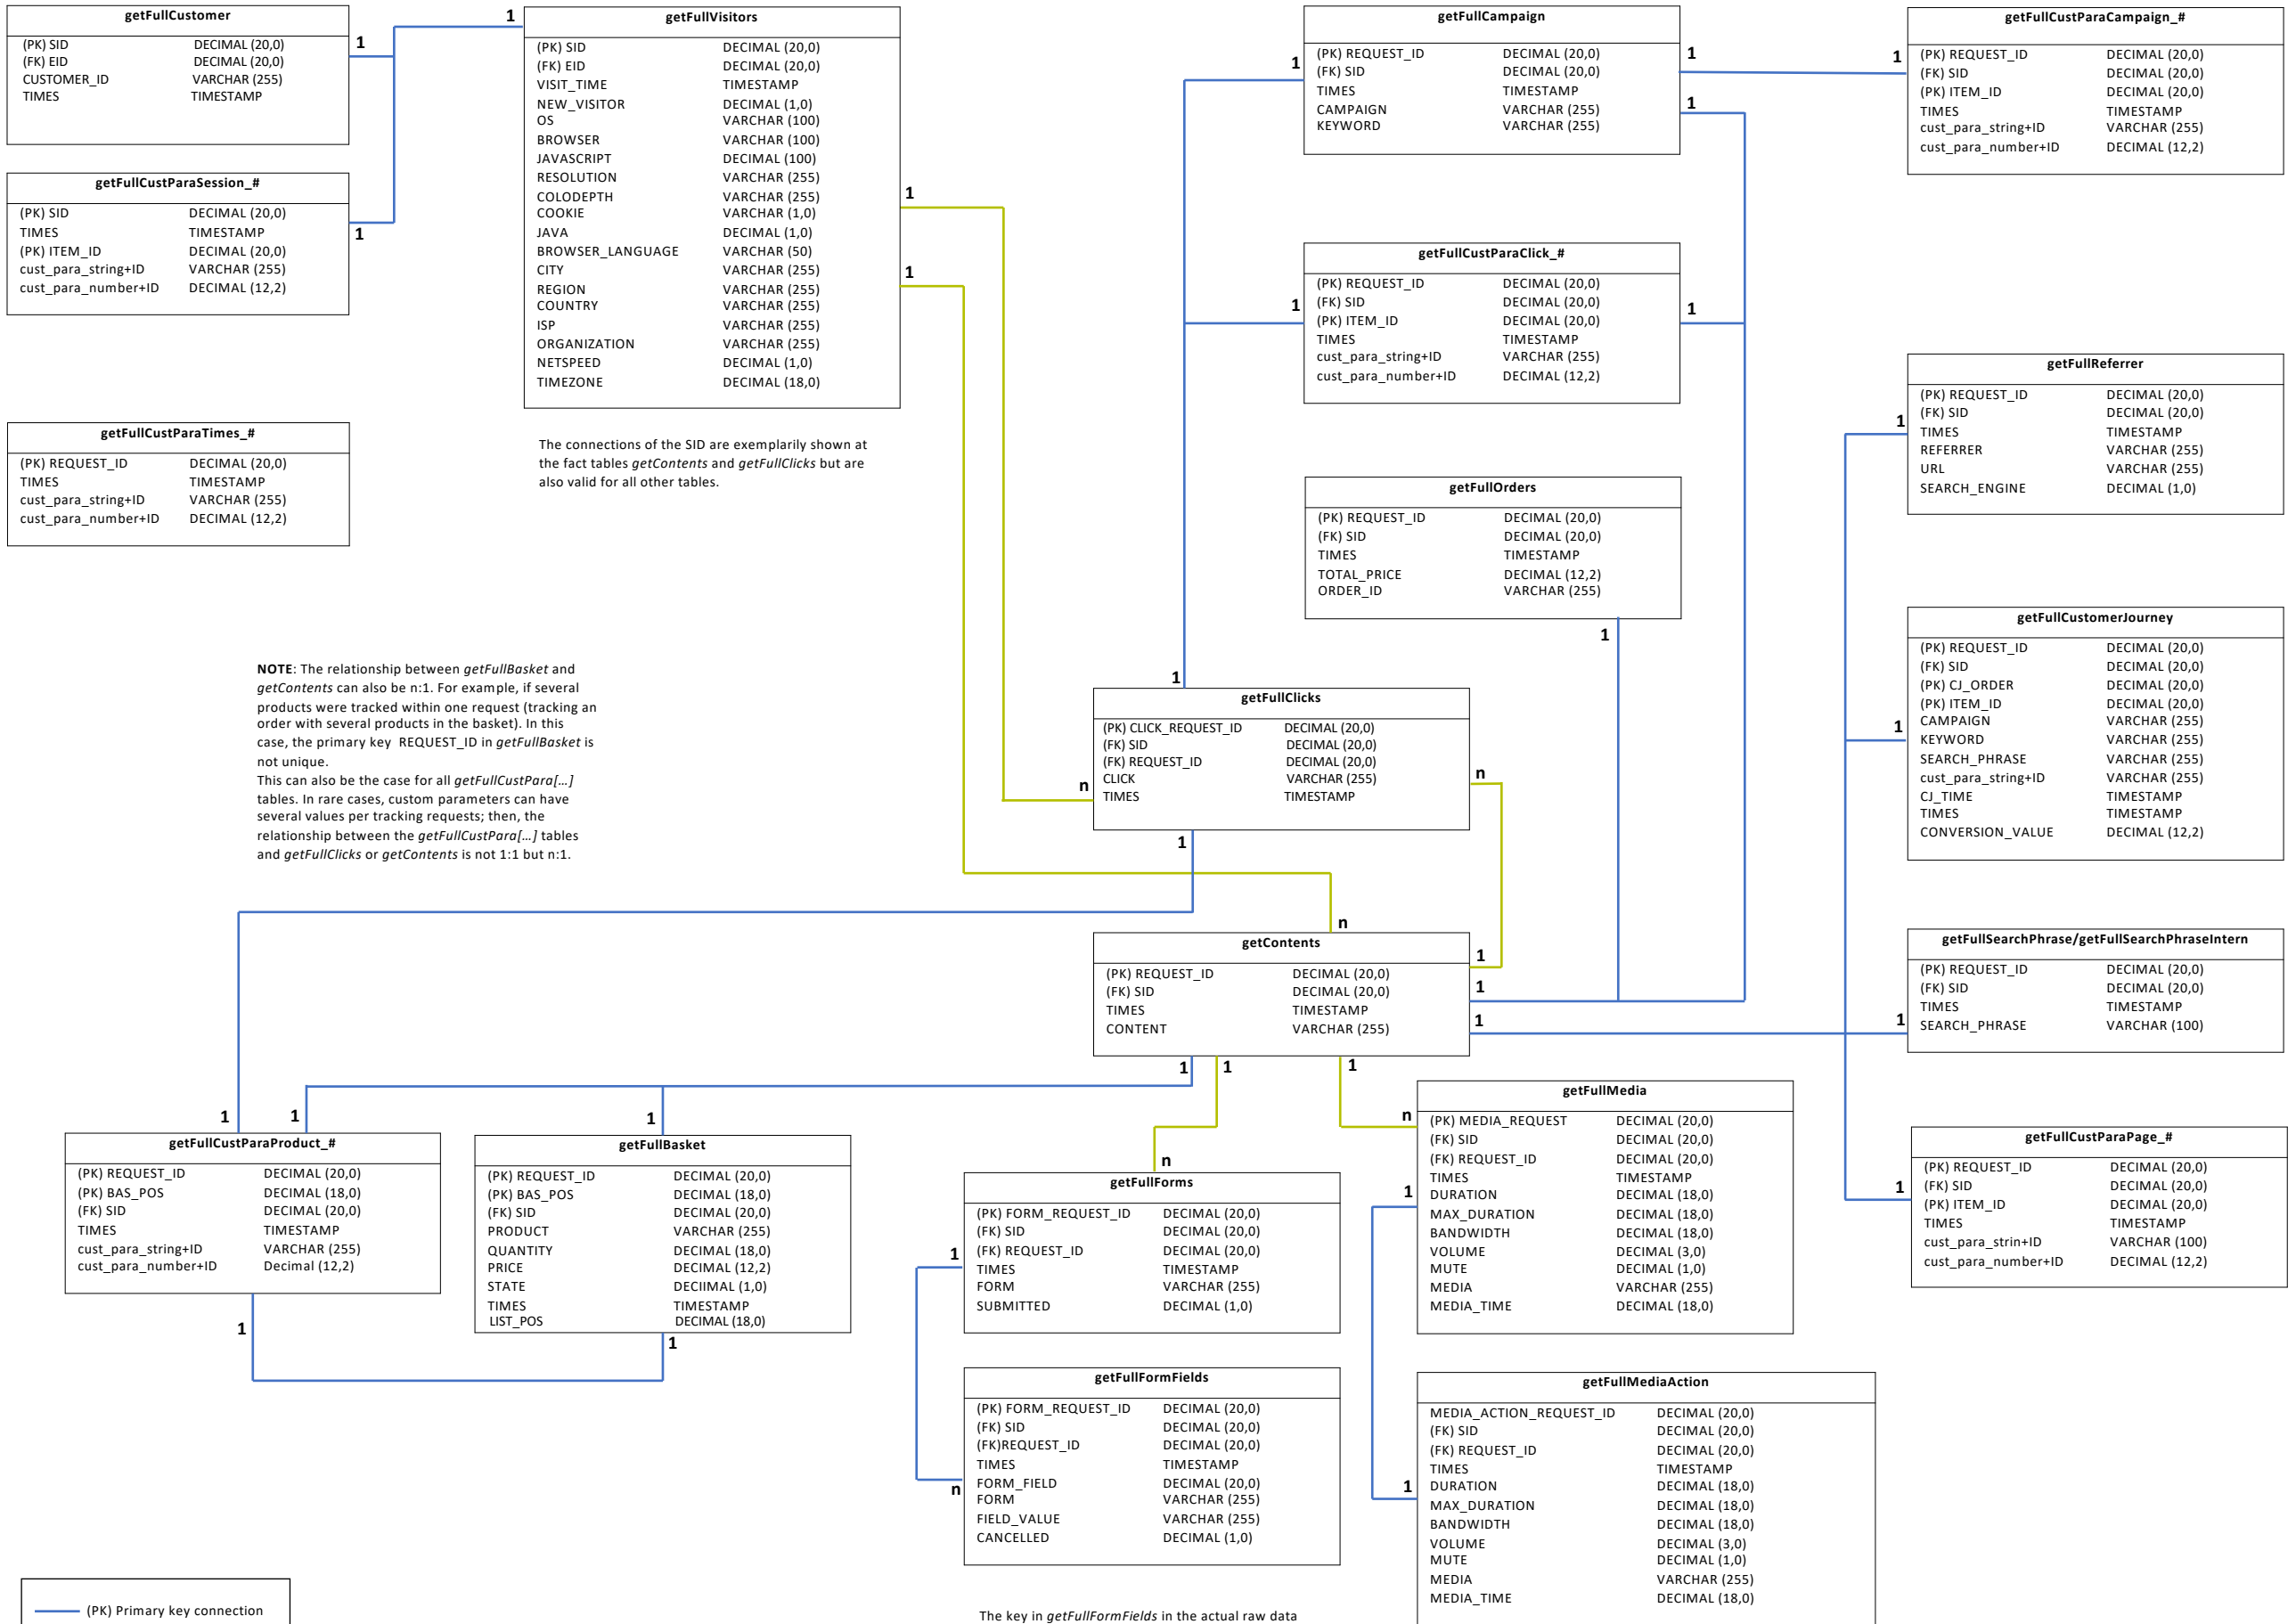

# Entity Relationship Model (Raw Data Export)

— (PK) Primary key connection  
 — (FK) Foreign key connection

The key in *getFullFormFields* in the actual raw data table consists of *FORM\_REQUEST\_ID* and another value, which is not exported here. This results in a 1:n relationship here.

In the actual raw data table, the key is composed of the *MEDIA\_ACTION\_REQUEST\_ID* and another value that is not exported here. This results in a 1:n relationship here.