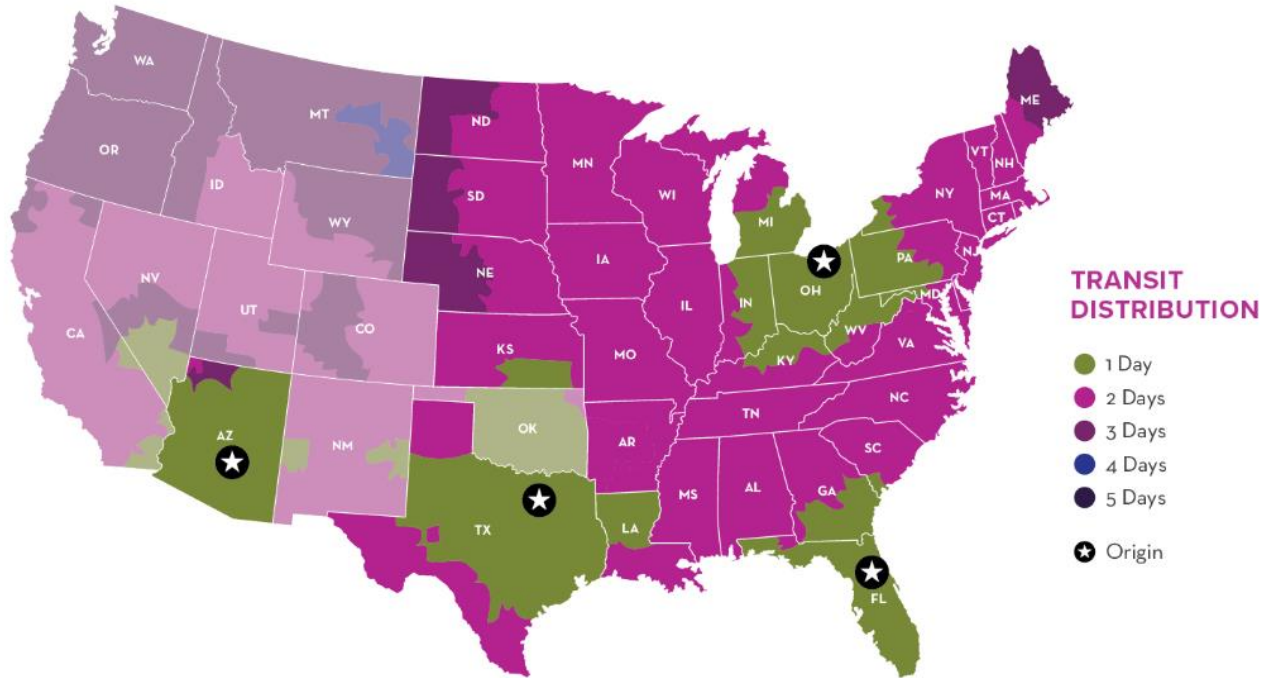

### **NORTHERN ROUTE VIA OHIO**

- Weekly service departing on Fridays.
- FedEx: AR, CT, DC, DE, IA, IL, IN, KS, KY, MA, MD, ME, MI, MN, MO, MS, NC, ND, NE, NH, NJ, NY, OH, PA, RI, SC, SD, TN, VA, VT, WI & WV
- UPS: AL, AR, CT, DC, DE, FL, GA, IA, IL, IN, KS, KY, LA, MA, MD, ME, MI, MN, MO, MS, NC, ND, NE, NH, NJ, NY, OH, PA, RI, SC, SD, TN, TX, VA, VT, WI & WV

### **SOUTHERN ROUTE VIA ARIZONA, TEXAS, and FLORIDA**

- Weekly service departing on Fridays.
- FedEx: AL, AZ, FL, GA, LA & TX

THE WINERY'S CHAMPION

## Shipping Map

### Temperature Control Times in Transit

ORIGIN: MESA, AZ | DALLAS, TX | ORLANDO, FL | GLENWILLOW, OH

*\*States that are grayed out are not serviced by Temperature Control*

THE WINERY'S CHAMPION

These maps are provided for reference only. Actual carrier zones and billing are subject to change. Please contact your Account Manager or Enterprise Success Manager for the most up to date billing information.