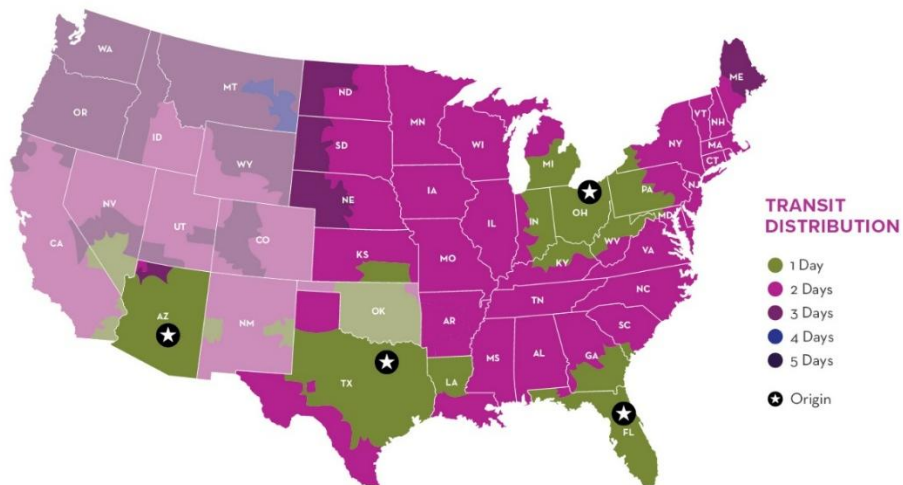

THE WINERY'S CHAMPION

Please note that CoolPacks are not automatically included for refrigerated service and must be added during the ordering process.

Additional Details:

Weight-based fulfillment rates are calculated using Napa Valley as the origin facility.

NOTE: Please use carrier code **CST8 for UPS (Northern Route Only)** and **CST9 for FedEx (Southern Route Only)**. Orders without these codes will NOT be loaded onto the temperature-controlled truck.

NORTHERN ROUTE VIA OHIO

- Weekly service departing on Fridays.
- UPS: AL, AR, CT, DC, DE, FL, GA, IA, IL, IN, KS, KY, LA, MA, MD, ME, MI, MN, MO, MS, NC, ND, NE, NH, NJ, NY, OH, PA, RI, SC, SD, TN, TX, VA, VT, WI & WV
- FedEx: AR, CT, DC, DE, IA, IL, IN, KS, KY, MA, MD, ME, MI, MN, MO, MS, NC, ND, NE, NH, NJ, NY, OH, PA, RI, SC, SD, TN, VA, VT, WI & WV

SOUTHERN ROUTE VIA ARIZONA, TEXAS AND FLORIDA

- Weekly service departing on Fridays.
- FedEx: AL, AZ, FL, GA, LA & TX

Shipping Map

Temperature Control Times in Transit

ORIGIN: MESA, AZ | DALLAS, TX | ORLANDO, FL | GLENWILLOW, OH

*States that are grayed out are not serviced by Temperature Control