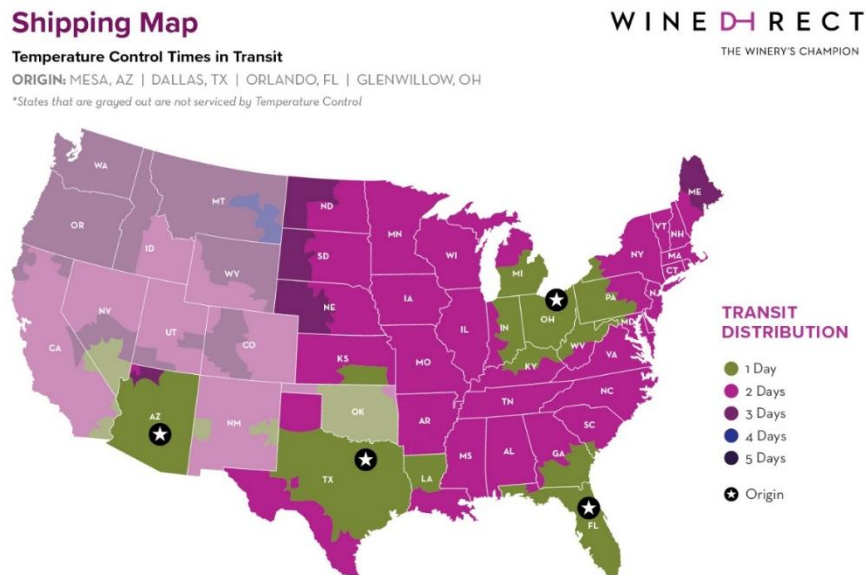

THE WINERY'S CHAMPION

Please note that CoolPacks are not automatically included for refrigerated service and must be added during the ordering process.

Additional Details:

Weight-based fulfillment rates are calculated using Paso Robles or Santa Maria as the origin facility.

NOTE: Please use carrier code **CST8 for UPS (Northern Route Only)** and **CST9 for FedEx (Southern Route Only)**. Orders without these codes will NOT be loaded onto the temperature-controlled truck.

NORTHERN ROUTE VIA OHIO

- Weekly service departing on Tuesdays.
- UPS: AL, AR, CT, DC, DE, FL, GA, IA, IL, IN, KS, KY, LA, MA, MD, ME, MI, MN, MO, MS, NC, ND, NE, NH, NJ, NY, OH, PA, RI, SC, SD, TN, TX, VA, VT, WI & WV
- FedEx: AR, CT, DC, DE, IA, IL, IN, KS, KY, MA, MD, ME, MI, MN, MO, MS, NC, ND, NE, NH, NJ, NY, OH, PA, RI, SC, SD, TN, VA, VT, WI & WV

SOUTHERN ROUTE VIA ARIZONA, TEXAS AND FLORIDA

- Weekly service departing on Fridays.
- FedEx: AL, AZ, FL, GA, LA & TX