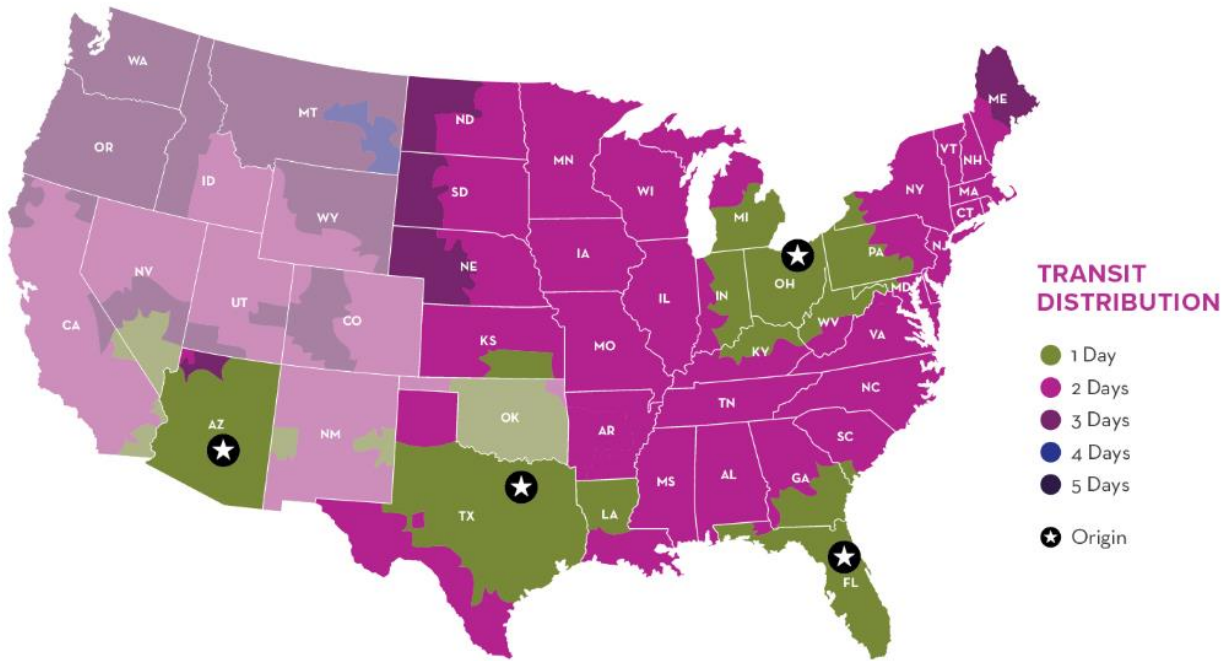

### **NORTHERN ROUTE VIA OHIO**

- Weekly service departing on Tuesdays.
- FedEx: AR, CT, DC, DE, IA, IL, IN, KS, KY, MA, MD, ME, MI, MN, MO, MS, NC, ND, NE, NH, NJ, NY, OH, PA, RI, SC, SD, TN, VA, VT, WI & WV
- UPS: AL, AR, CT, DC, DE, FL, GA, IA, IL, IN, KS, KY, LA, MA, MD, ME, MI, MN, MO, MS, NC, ND, NE, NH, NJ, NY, OH, PA, RI, SC, SD, TN, TX, VA, VT, WI & WV

### **SOUTHERN ROUTE VIA ARIZONA, TEXAS, and FLORIDA**

- Weekly service departing on Tuesdays.
- FedEx: AL, AZ, FL, GA, LA & TX

THE WINERY'S CHAMPION

## Shipping Map

### Temperature Control Times in Transit

ORIGIN: MESA, AZ | DALLAS, TX | ORLANDO, FL | GLENWILLOW, OH

*\*States that are grayed out are not serviced by Temperature Control*

THE WINERY'S CHAMPION

These maps are provided for reference only. Actual carrier zones and billing are subject to change. Please contact your Account Manager or Enterprise Success Manager for the most up to date billing information.