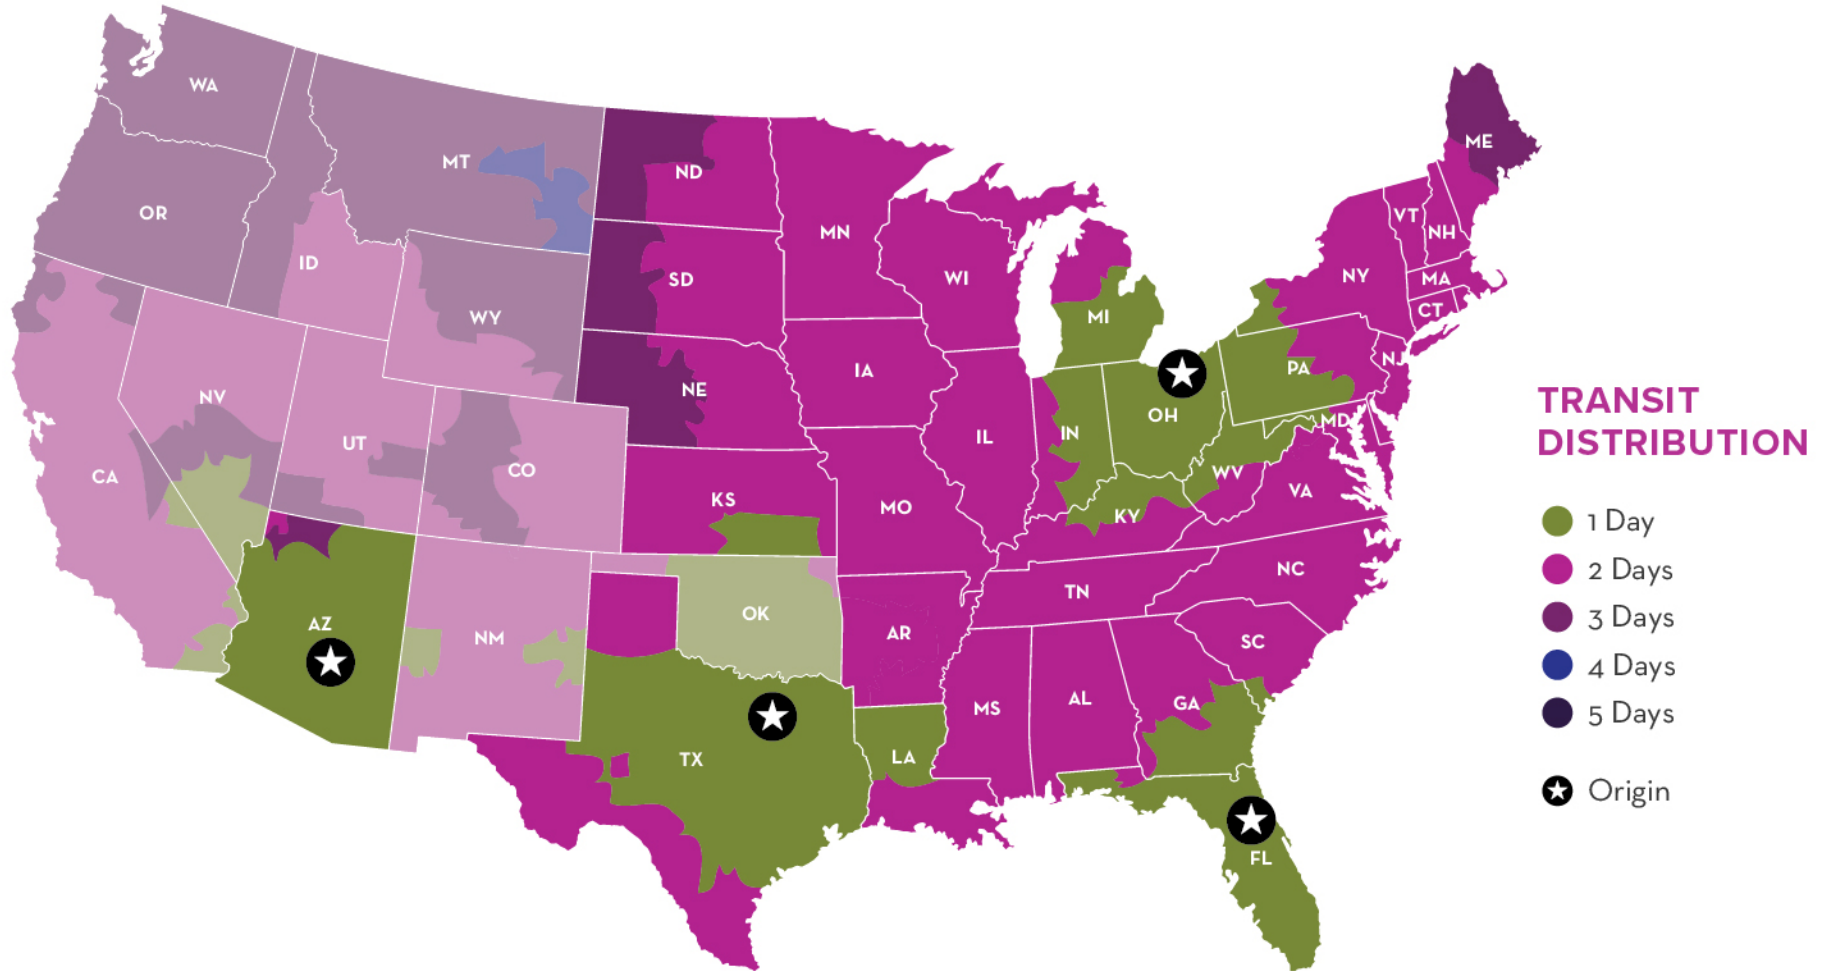

## Shipping Map

### Temperature Control Times in Transit

ORIGIN: MESA, AZ | DALLAS, TX | ORLANDO, FL | GLENWILLOW, OH

*\*States that are grayed out are not serviced by Temperature Control*

These maps are provided for reference only. Actual carrier zones and billing are subject to change. Please contact your Account Manager or Enterprise Success Manager for the most up to date billing information.