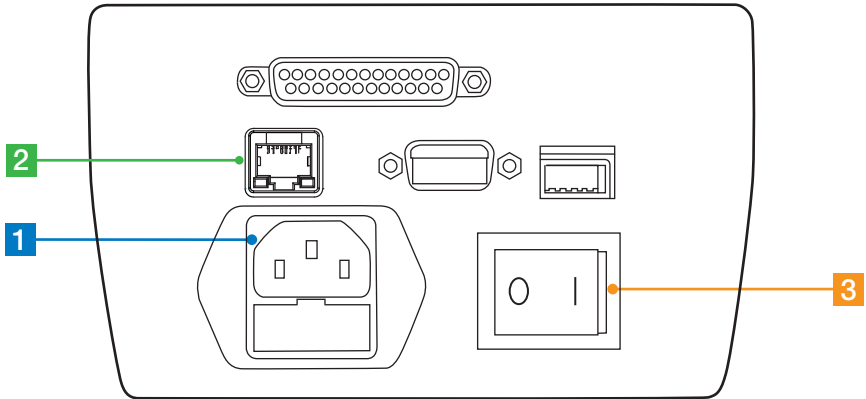

Enter your info and click **Sign In**

*Diagram for illustration only, your unit may be different

Step 1

Plug in power cord

Step 2

Connect drive to an internet-ready network using the RJ-45 connection port on the rear of your device or with wifi enabled capability.

Step 3

Power on the drive- drive is now ready to connect to your account.

Page Navigation

Click to view/hide
the left hand
menu bar

Select **Account Settings**,
My Profile or **Sign Out**
from the drop down menu