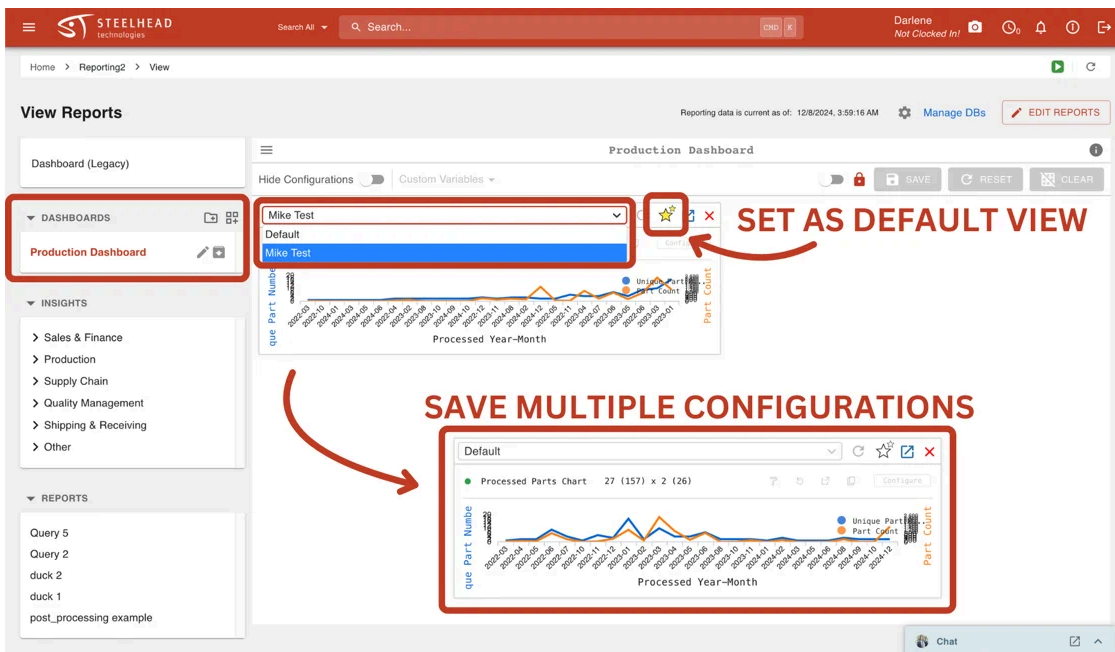

- Create your own dashboards and organize them into dashboard folders. Then click the Add to Dashboard button on any chart to select which dashboards to add it to.

- Control which users can see which Reports. Just click the Key icon and select as many Permissions as you see fit.

You must have the Write_Reporting Permissions enabled in order to do this

- As you add different configurations of each report to customized dashboards, you can also set and change Default Views as necessary. Just click the Star icon next to the chart name.

- Within each Custom Report, as well as on the Dashboards view, you can add a custom tooltip for other users to more easily understand and use each report.

- Click on the "i" to open the tooltip
- Click on the Pencil icon to edit the description