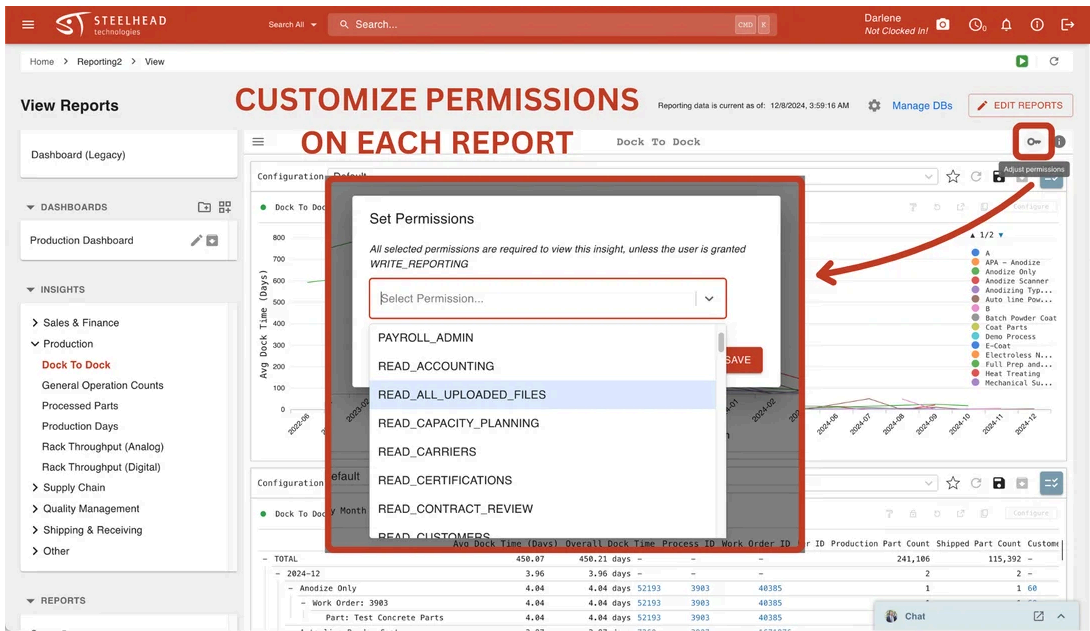

[See the video below:](#)

To access Insights and Reporting, click on the Reporting dashboard from your Steelhead homepage:

A few updates will be added to the Reporting dashboard to improve use and functionality:

- Create your own dashboards and organize them into dashboard folders. Then click the Add to Dashboard button on any chart to select which dashboards to add it to.

- Control which users can see which Reports. Just click the Key icon and select as many Permissions as you see fit.

You must have the Write_Reporting Permissions enabled in order to do this

- As you add different configurations of each report to customized dashboards, you can also set and change Default Views as necessary. Just click the Star icon next to the chart name.

- Within each Custom Report, as well as on the Dashboards view, you can add a custom tooltip for other users to more easily understand and use each report.

- Click on the "i" to open the tooltip
- Click on the Pencil icon to edit the description