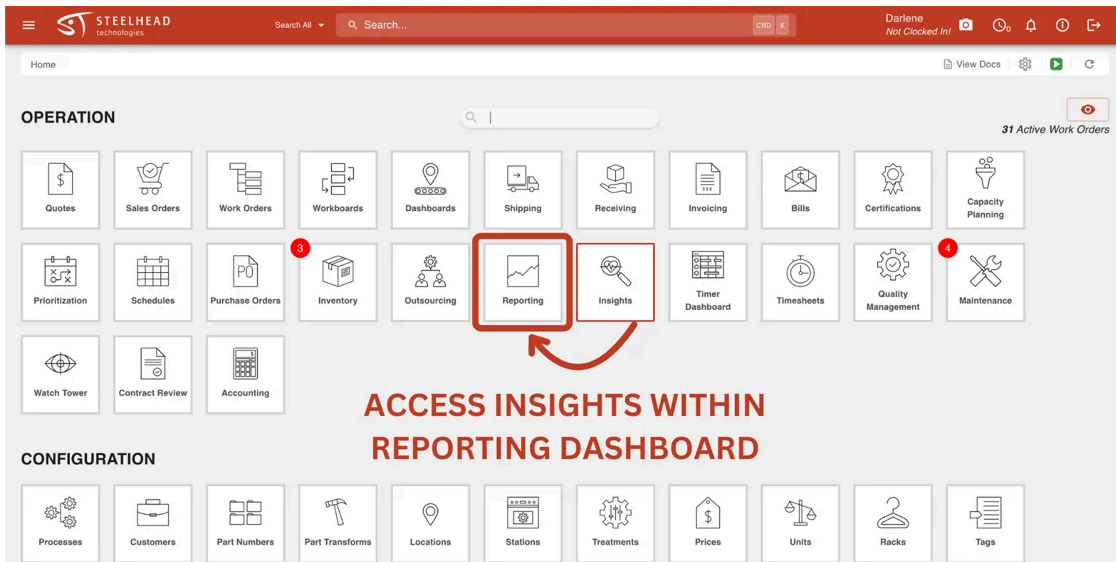

Improved Insights and Reporting

This weekend, Steelhead will be releasing an update to save you time when using Insights and Custom Reports. Insights will be nested within the Reporting dashboard, allowing you to quickly and easily compare data between Custom Reports and Insights.

[See the video below:](#)

To access Insights and Reporting, click on the Reporting dashboard from your Steelhead homepage:

A few updates will be added to the Reporting dashboard to improve use and functionality:

- Create your own dashboards and organize them into dashboard folders. Then click the Add to Dashboard button on any chart to select which dashboards to add it to.

- Control which users can see which Reports. Just click the Key icon and select as many Permissions as you see fit.

- Within each Custom Report, as well as on the Dashboards view, you can add a custom tooltip for other users to more easily understand and use each report.

- Click on the "i" to open the tooltip
- Click on the Pencil icon to edit the description