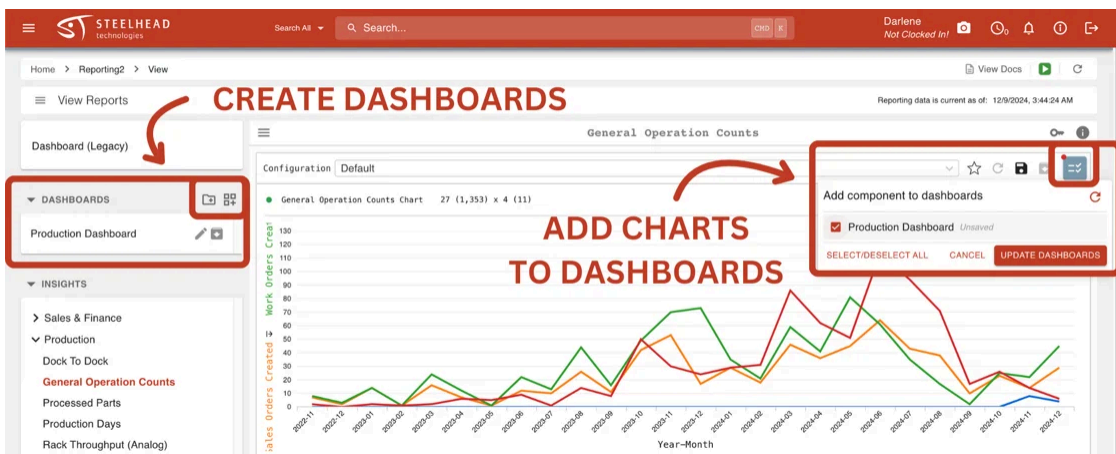

Improved Insights and Reporting

This weekend, Steelhead will be releasing an update to save you time when using Insights and Custom Reports. Insights will be nested within the Reporting dashboard, allowing you to quickly and easily compare data between Custom Reports and Insights.

[See the video below:](#)

To access Insights and Reporting, click on the Reporting dashboard from your Steelhead homepage:

A few updates will be added to the Reporting dashboard to improve use and functionality:

- Create your own dashboards and organize them into dashboard folders. Then click the Add to Dashboard button on any chart to select which dashboards to add it to.

- Control which users can see which Reports. Just click the Key icon and select as many Permissions as you see fit.

You must have the Write_Reporting Permissions enabled in order to do this

- As you add different configurations of each report to customized dashboards, you can also set and change Default Views as necessary. Just click the Star icon next to the chart name.