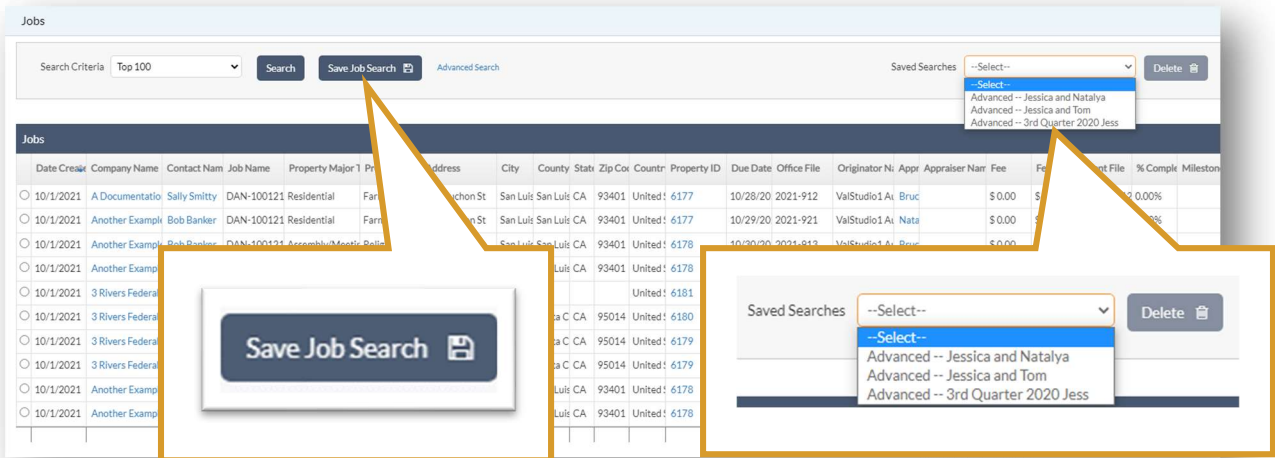

REPORT WRITER - WEB 1.25.1 RELEASE NOTES

The following enhancements and bug fixes have been included in the 1.25.1 release.

ENHANCEMENTS

Report Writer Job Manager

Save Job searches to quickly report on historical jobs. Build **Work in Progress** reports, See what's **Past Due** or quickly approaching a due date or check **Capacity** for RFPs.

Report Writer User Profile

Your user Profile now displays the current web version and your company's Engine version. If your company's web version is set to 45.66, please contact support to update to the latest 46.02 Engine.