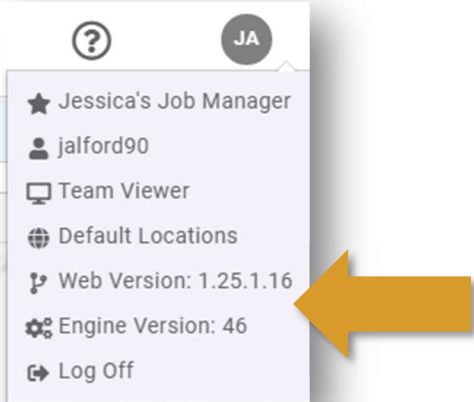

REPORT WRITER - WEB 1.25.1 RELEASE NOTES

The following enhancements and bug fixes have been included in the 1.25.1 release.

ENHANCEMENTS

Report Writer Job Manager

Save Job searches to quickly report on historical jobs. Build **Work in Progress** reports, See what's **Past Due** or quickly approaching a due date or check **Capacity** for RFPs.

Report Writer User Profile

Your user Profile now displays the current web version and your company's Engine version. If your company's web version is set to 45.66, please contact support to update to the latest 46.02 Engine.