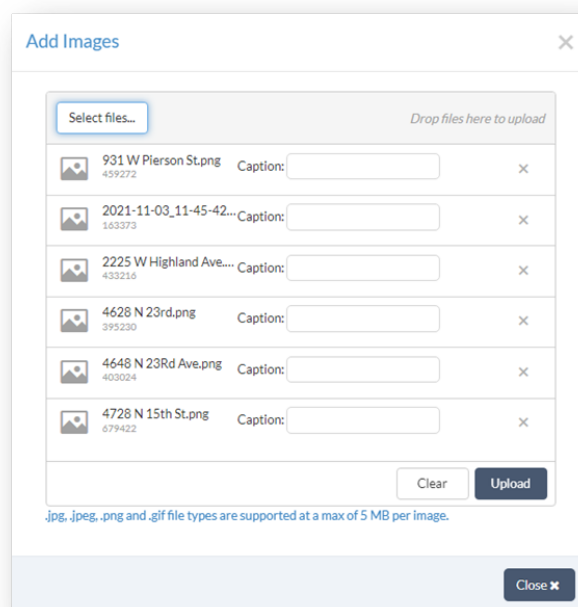

REPORT WRITER - WEB 1.28.2 RELEASE NOTES

The following enhancements and bug fixes have been included in the 1.28.2 release.

ENHANCEMENTS

Report Writer General Data Page

Now users can drag and drop to upload images up to 10 images at a time with a limit of 5 mb. The image widget has also been optimized for performance so that the General page can load faster.

Report Writer General Data Page

New Standard Neighborhood fields have been added to the Location section in the General page. 46.02.8 templates and above will support subject import of these fields.

Neighborhood	Valley Village
North Boundary	Burbank Avenue
South Boundary	Ventura Boulevard
East Boundary	Laurel Canyon Boulevard
West Boundary	Los Angeles River
Neighborhood Comments	Valley Village is a small neighborhood in the North Hollywood area of Los Angeles.