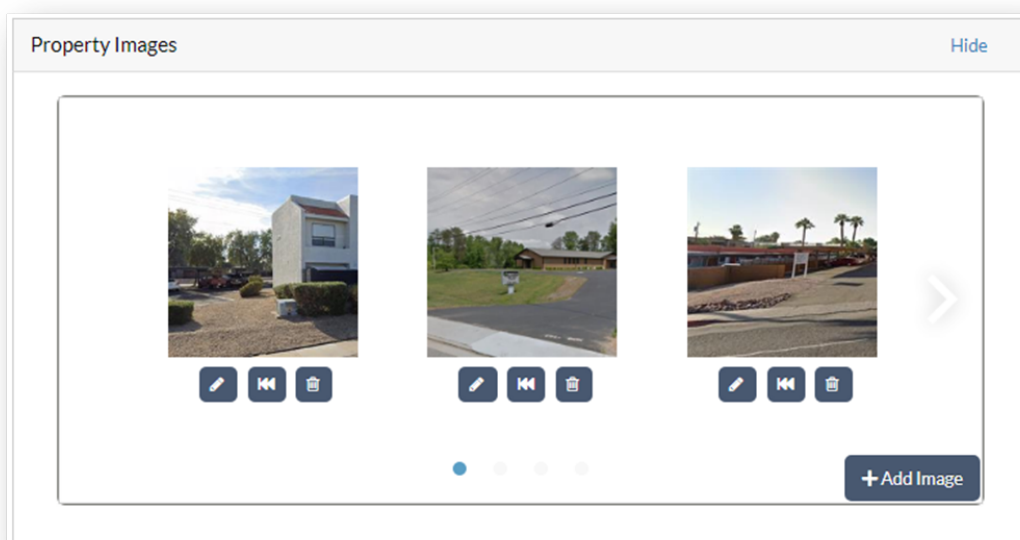

REPORT WRITER - WEB 1.28.2 RELEASE NOTES

The following enhancements and bug fixes have been included in the 1.28.2 release.

ENHANCEMENTS

Report Writer General Data Page

Now users can drag and drop to upload images up to 10 images at a time with a limit of 5 mb. The image widget has also been optimized for performance so that the General page can load faster.

Report Writer General Data Page

New Standard Neighborhood fields have been added to the Location section in the General page. 46.02.8 templates and above will support subject import of these fields.

Neighborhood	Valley Village
North Boundary	Burbank Avenue
South Boundary	Ventura Boulevard
East Boundary	Laurel Canyon Boulevard
West Boundary	Los Angeles River
Neighborhood Comments	Valley Village is a small neighborhood in the North Hollywood area of Los Angeles.