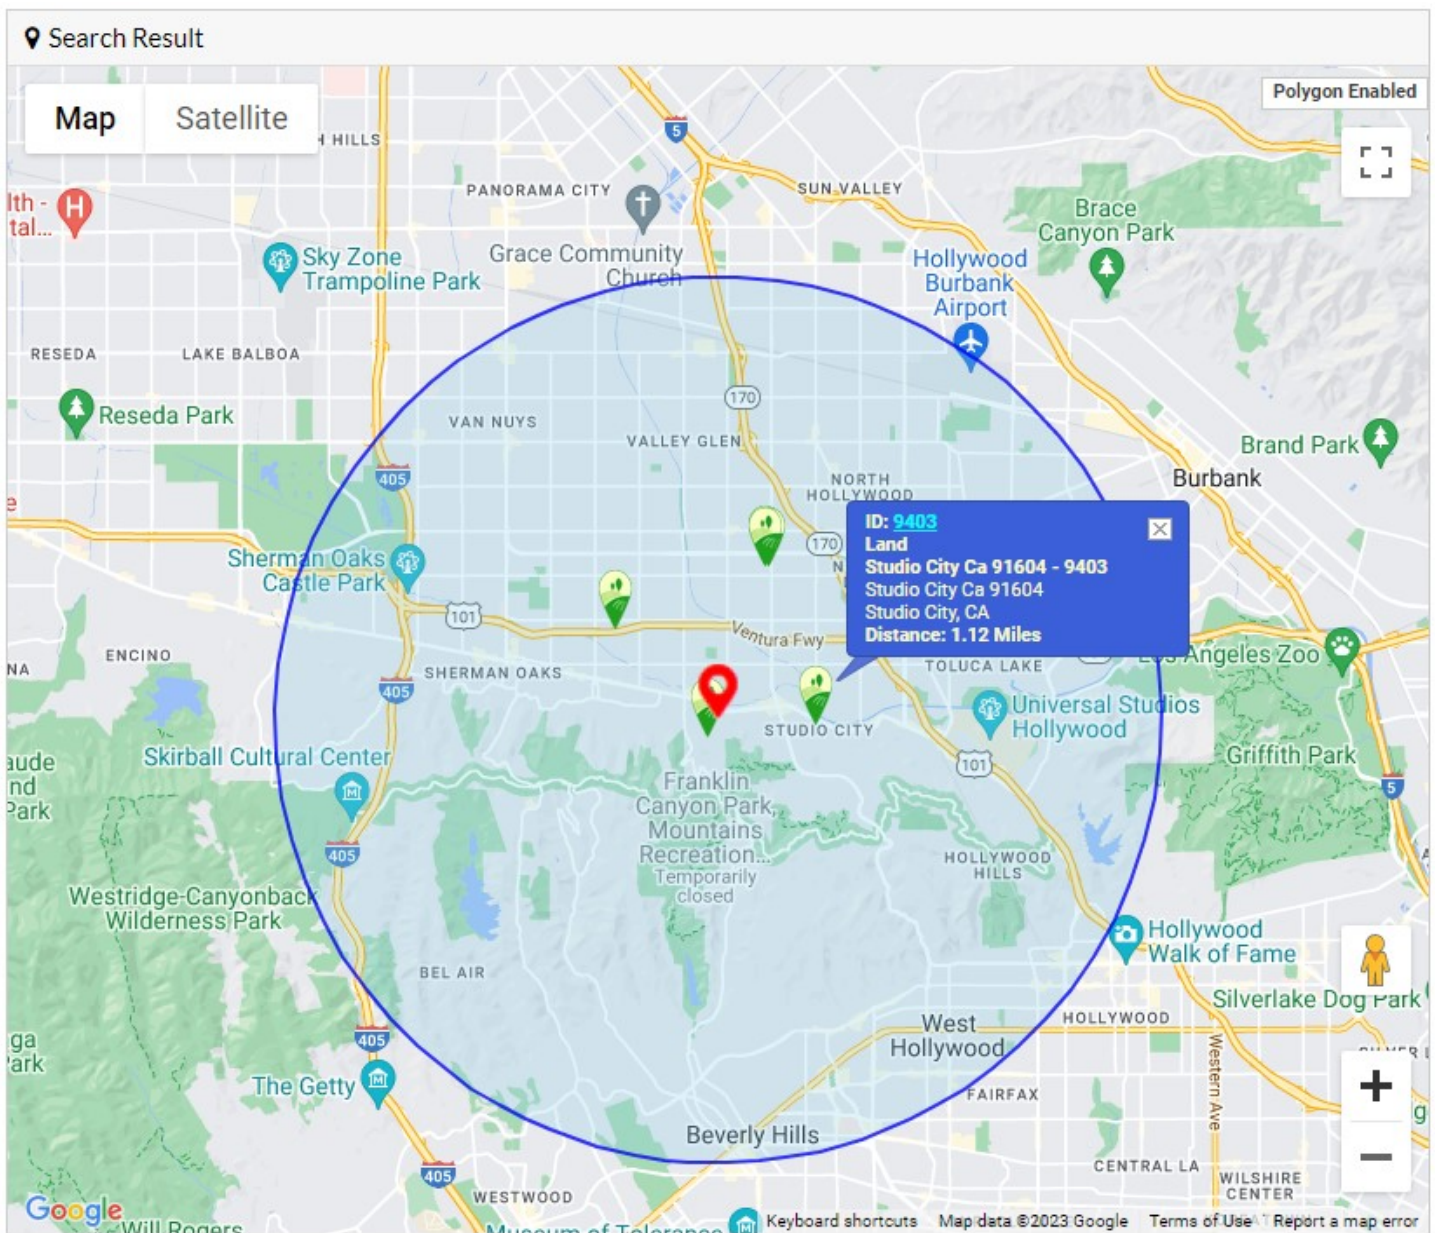

REPORT WRITER - WEB 1.30.0 RELEASE NOTES

The following enhancements and bug fixes have been included in the 1.30.0 release.

ENHANCEMENTS

Report Writer Radius Search

We've added a radius search that can be run from any property in the search results. Click on a row and click the Radius button in the Grid header, then enter miles desired to obtain results within a radius.