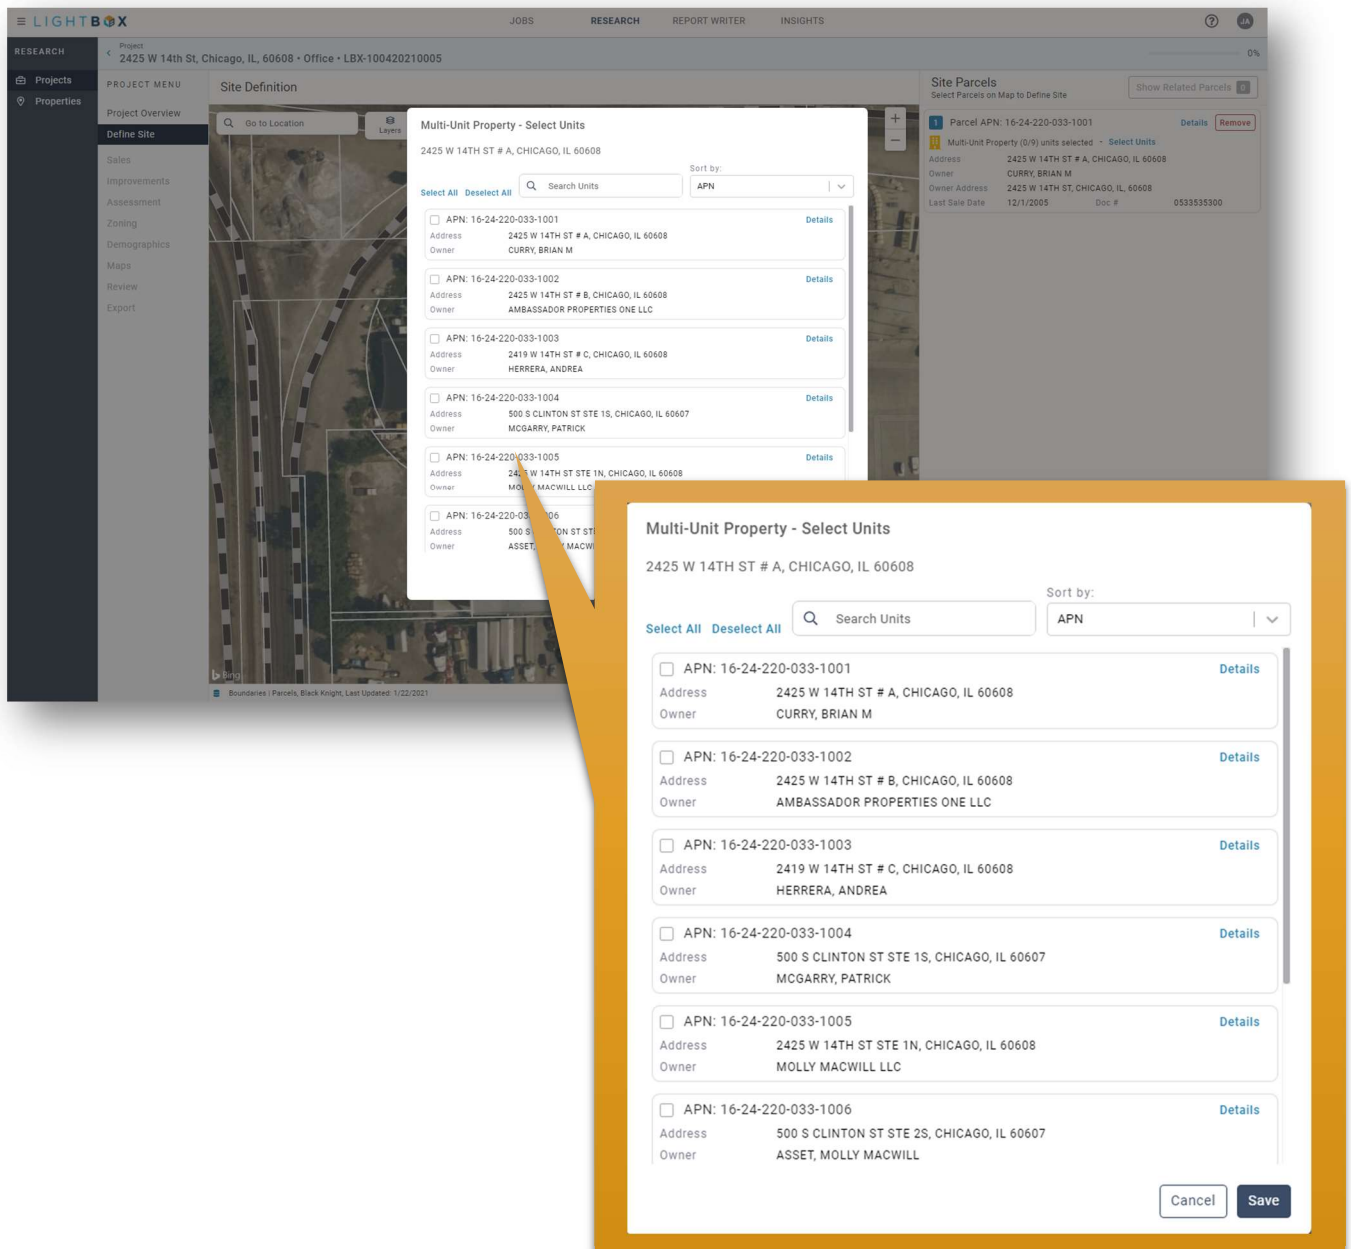

VALUATION – OCT. 2021 RELEASE NOTES

The following enhancements have been included in the release.

NEW FEATURES AND ENHANCEMENTS

Research Condo/Unit data selection

The Site Definition tool now supports selection of individual or all parcels for multi-unit properties.

Report Writer Resolve Data Conflicts with Duplicate Properties

Update an existing property within your database with new data from the Research application. Upon importing the subject data, choose a target property, and select which data you want to replace or keep as is.