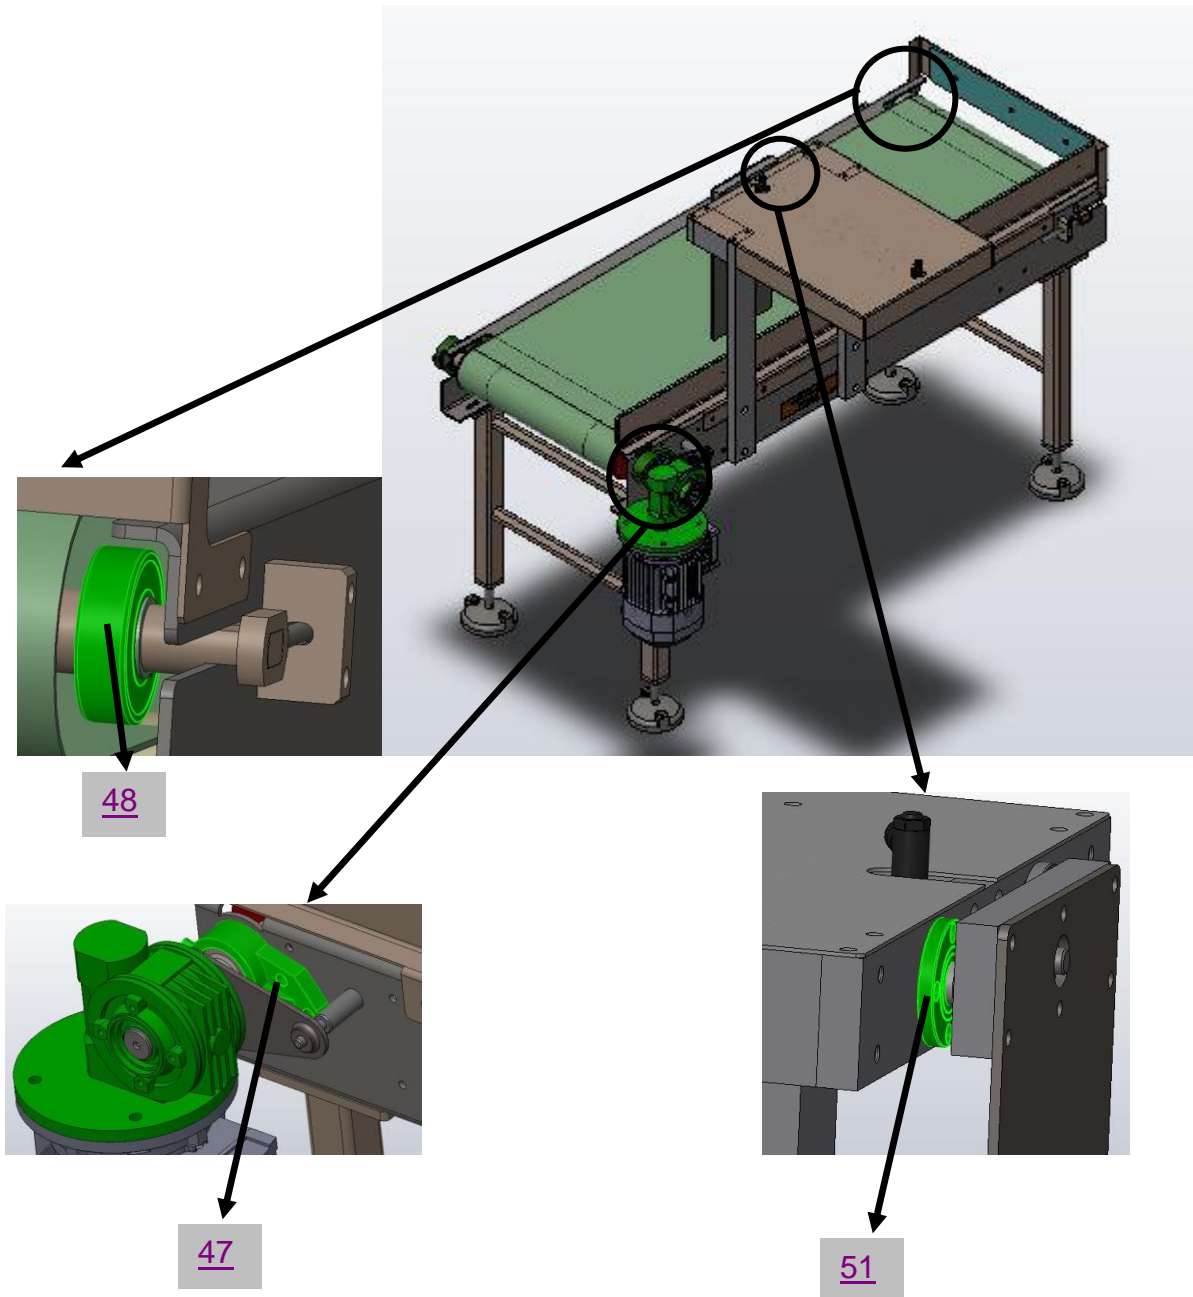

16049-31 Outfeed Conveyor Assembly

Note: Please refer the Spare List according to the mentioned number. And Click on the serial number for the Manual