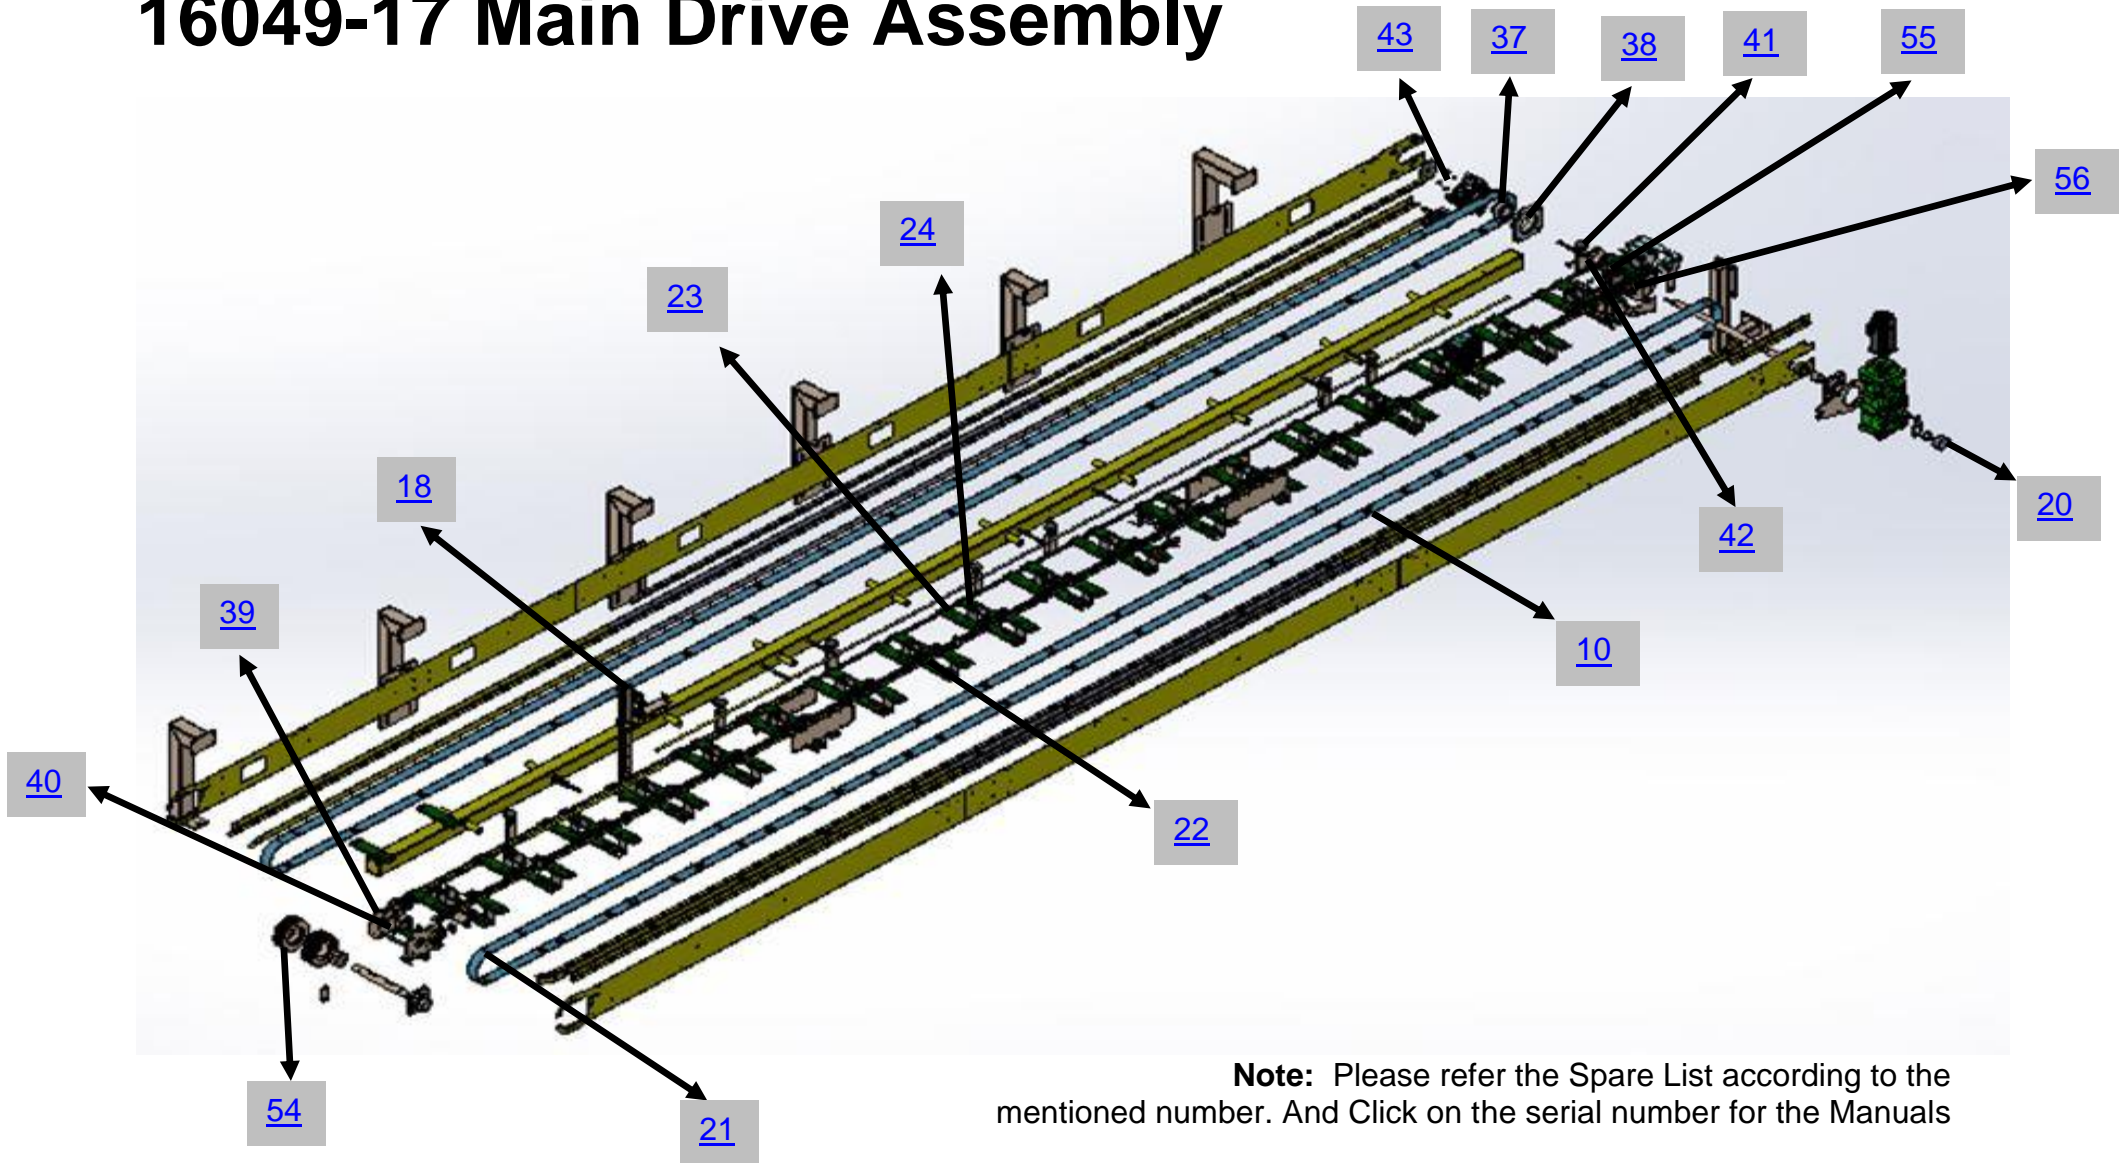

16049-17 Main Drive Assembly

Note: Please refer the Spare List according to the mentioned number. And Click on the serial number for the Manuals

Spares List